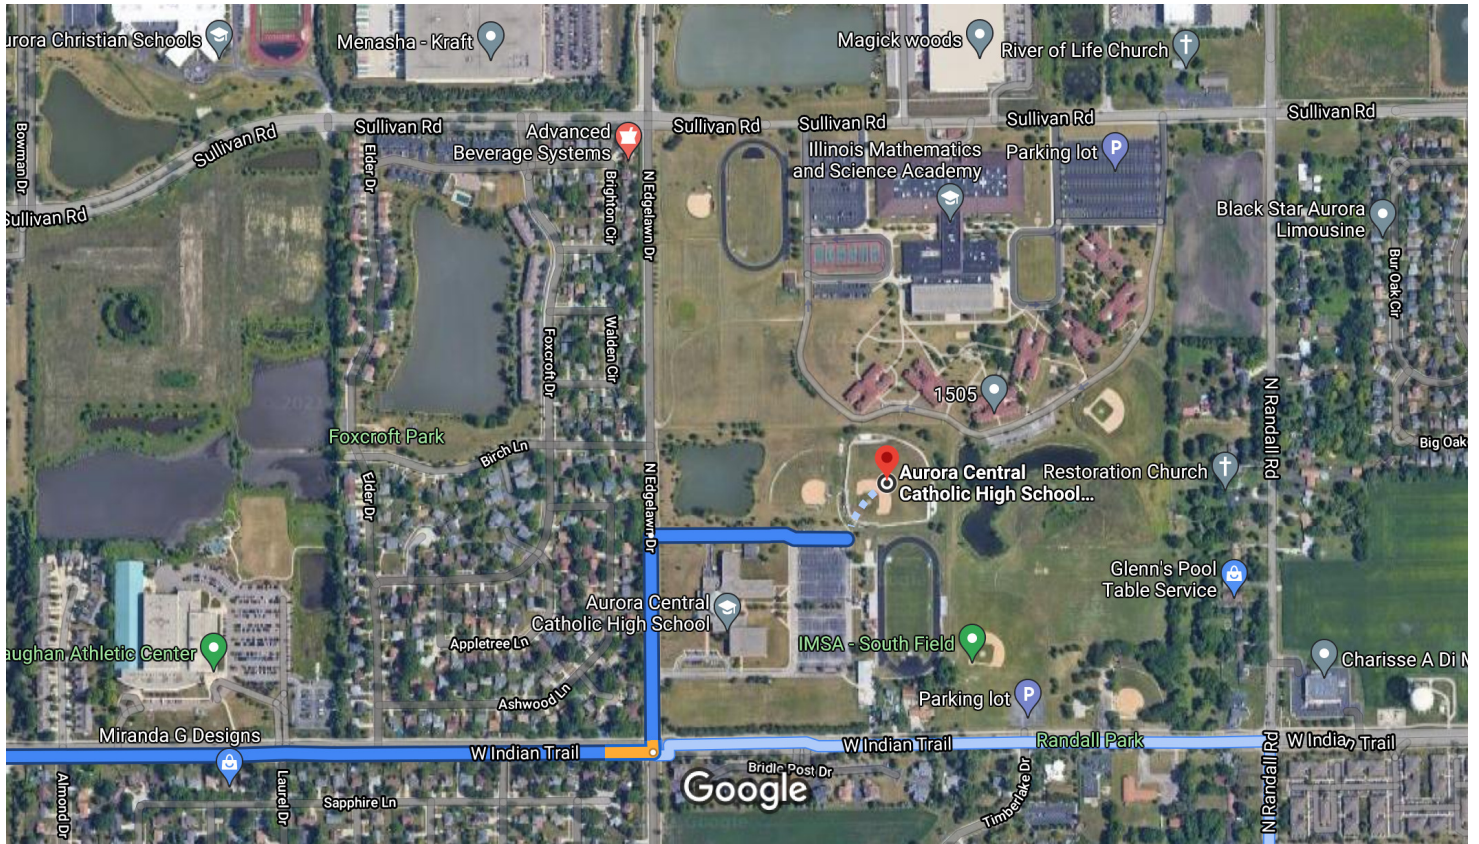

704 West Abe Street, Plano, IL to Aurora Central Catholic High School Baseball Field

Drive 18.4 miles, 26 min

Imagery ©2021 Maxar Technologies, U.S. Geological Survey, USDA Farm Service Agency, Map data ©2021 500 ft

### 704 W Abe St

Plano, IL 60545

- 1. Head south toward W Abe St  
2 s (23 ft)

### Take Little Rock Rd, Granart Rd, US-30 E and E Galena Blvd to N Edgelawn Dr in Aurora

26 min (18.1 mi)

- 2. Turn right onto W Abe St  
0.4 mi
- 3. Turn right onto Little Rock Rd  
4.2 mi
- 4. Continue onto Granart Rd  
5.4 mi
- 5. At the traffic circle, take the 3rd exit onto Dugan Rd  
0.2 mi
- 6. Turn right onto US-30 E  
2.3 mi
- 7. Keep left to continue on IL-56 E  
1.4 mi

- 
**8. Take the exit toward Aurora**  

---

 0.3 mi
- 
**9. Merge onto E Galena Blvd**  

---

 1.9 mi
- 
**10. Use the left 2 lanes to turn left onto 83/N Orchard Rd**  

---

 1.1 mi
- 
**11. Turn right onto W Indian Trail**  