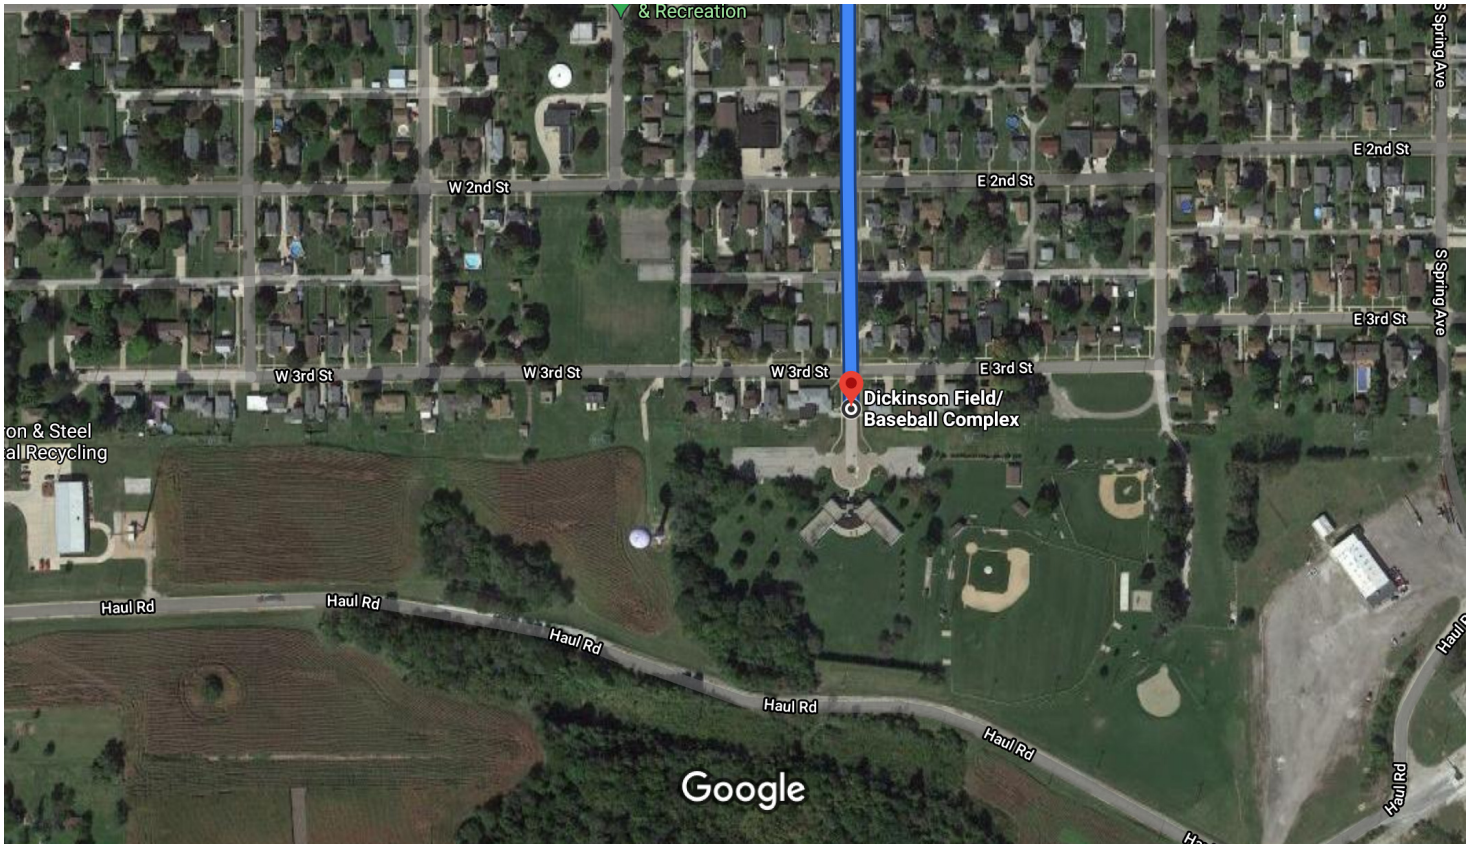

704 West Abe Street, Plano, IL to Dickinson Field/Baseball Complex

Drive 56.5 miles, 1 hr 9 min

Imagery ©2021 Maxar Technologies, U.S. Geological Survey, USDA Farm Service Agency, Map data ©2021 200 ft

704 W Abe St

Plano, IL 60545

Take Fox River Dr and Millbrook Rd to IL-71 W in Fox Township

- 11 min (7.1 mi)
- 1. Head south toward W Abe St
- 23 ft
- 2. Turn left onto W Abe St
- 0.3 mi
- 3. Continue onto N Ben St
- 0.7 mi
- 4. Continue onto Fox River Dr
- 4.0 mi
- 5. Turn left onto Millbrook Rd
- 2.1 mi

Follow IL-71 W and I-80 W to E 103rd Rd/Plank Rd in Peru. Take exit 73 from I-80 W

39 min (38.4 mi)

- 6. Turn right onto IL-71 W

 18.5 mi
- 7. Turn right to merge onto I-80 W toward
 Moline/Rock Island

 19.6 mi
- 8. Take exit 73 for Plank Rd

 0.5 mi
- 12. Turn right onto Luce St

 0.2 mi
- 13. Turn left at the 1st cross street onto Taylor St

 358 ft
- 14. Turn left at the 1st cross street onto Saunders St

 0.2 mi
- 15. Turn right onto County Rd 3575 E/Meridian
 Rd/Strong St