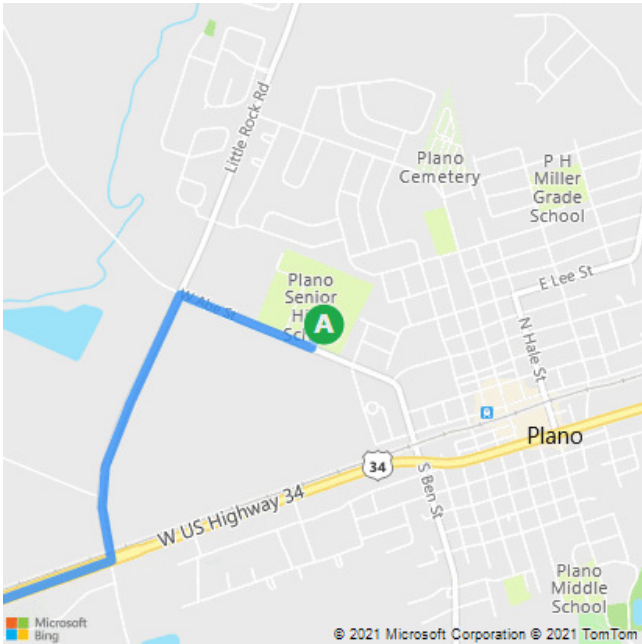

A 704 W Abe St, Plano, IL 60545
B Earlville CUSD 9, 415 W Union St, Earlville, IL 60518

31 min , 21.5 miles
 Light traffic
 Via US-34 W

A 704 W Abe St, Plano, IL 60545

↑	1. Depart and head (southwest)	167 ft
↶	2. Turn left , then immediately turn right onto W Abe St	0.5 mi
↶	3. Turn left onto Little Rock Rd / County Hwy-12	0.8 mi
↷	4. Turn right onto US-34 W / W US Highway 34 Pass Casey's General Store in 5.9 mi ▲ <i>Minor Congestion</i>	19.0 mi, 24 min
↷	5. Turn right onto N 45th Rd	331 ft
↑	6. Keep straight to get onto E Union St	0.2 mi
↑	7. Keep straight to get onto N 45th Rd	0.2 mi
↑	8. Keep straight to get onto E Union St	0.6 mi
↑	9. Road name changes to W Union St	0.2 mi
	10. Arrive at W Union St The last intersection before your destination is Chestnut St	

B Earlville CUSD 9

A 704 W Abe St, Plano, IL 60545

B Earlville CUSD 9, 415 W Union St, Earlville, IL 62521

These directions are subject to the Microsoft® Service Agreement and are for informational purposes only. No guarantee is made regarding their completeness or accuracy. Construction projects, traffic, or other events may cause actual conditions to differ from these results. Map and traffic data © 2021 TomTom.