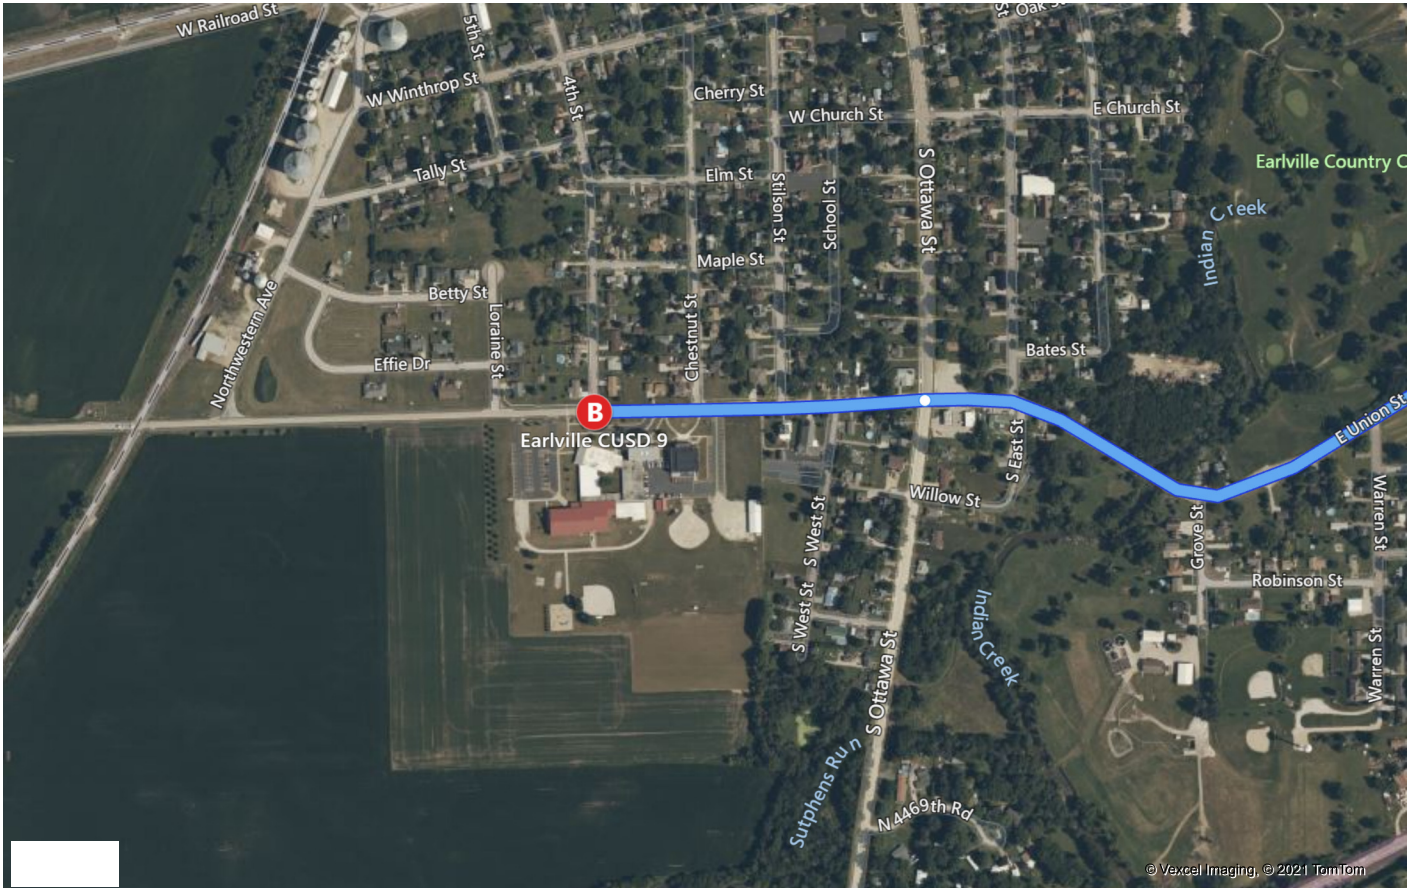

A 704 W Abe St, Plano, IL 60545
B Earlville CUSD 9, 415 W Union St, Earlville, IL 60518

31 min , 21.5 miles
 Light traffic
 Via US-34 W

A 704 W Abe St, Plano, IL 60545

↑	1. Depart and head (southwest)	167 ft
↶	2. Turn left , then immediately turn right onto W Abe St	0.5 mi
↶	3. Turn left onto Little Rock Rd / County Hwy-12	0.8 mi
↷	4. Turn right onto US-34 W / W US Highway 34 Pass Casey's General Store in 5.9 mi ▲ <i>Minor Congestion</i>	19.0 mi, 24 min
↷	5. Turn right onto N 45th Rd	331 ft
↑	6. Keep straight to get onto E Union St	0.2 mi
↑	7. Keep straight to get onto N 45th Rd	0.2 mi
↑	8. Keep straight to get onto E Union St	0.6 mi
↑	9. Road name changes to W Union St	0.2 mi
	10. Arrive at W Union St The last intersection before your destination is Chestnut St	

B Earlville CUSD 9

A 704 W Abe St, Plano, IL 60545

B Earlville CUSD 9, 415 W Union St, Earlville, IL 62521

These directions are subject to the Microsoft® Service Agreement and are for informational purposes only. No guarantee is made regarding their completeness or accuracy. Construction projects, traffic, or other events may cause actual conditions to differ from these results. Map and traffic data © 2021 TomTom.