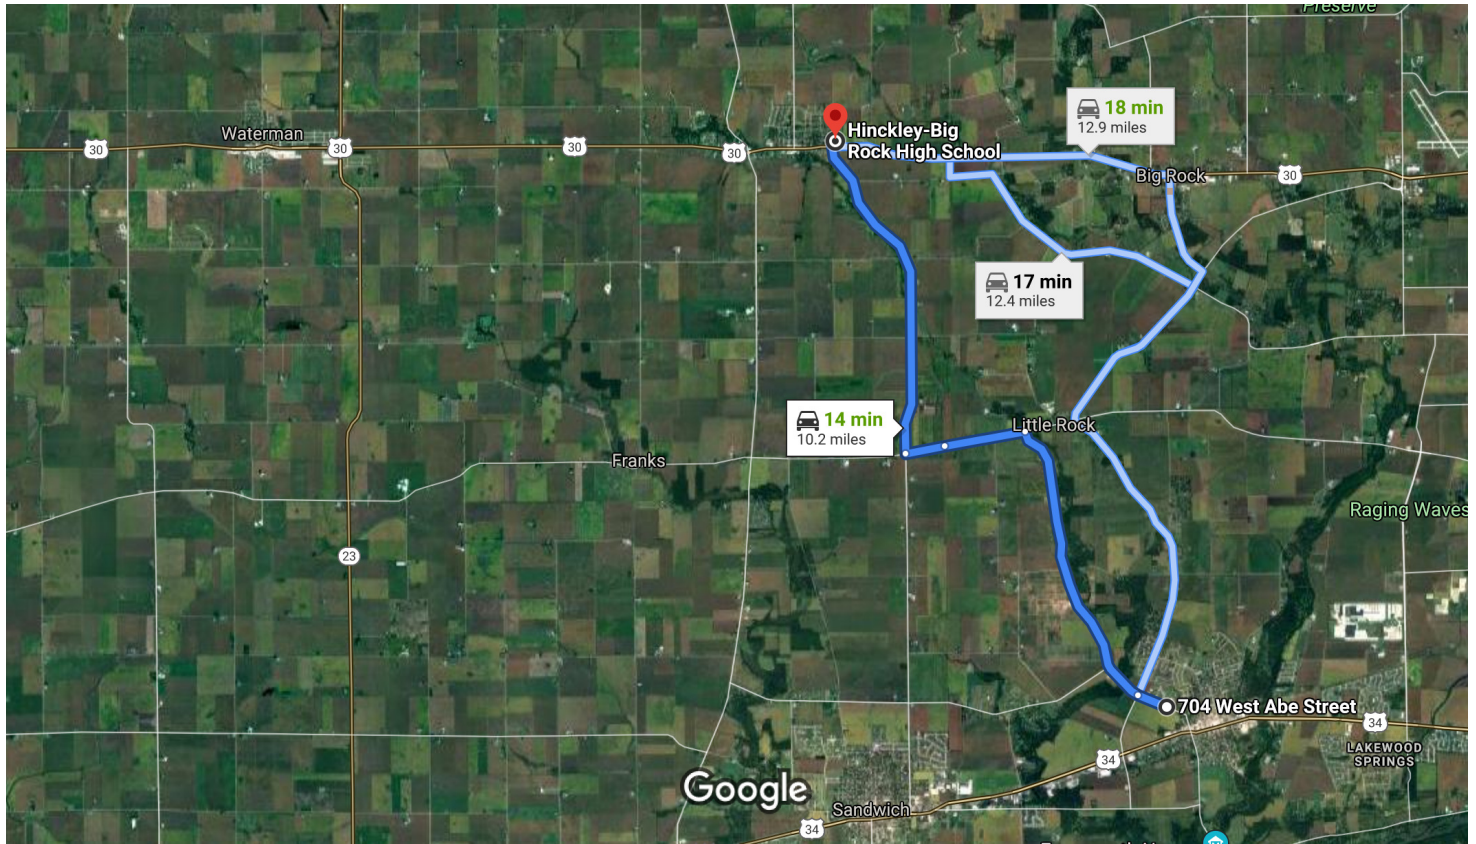

704 West Abe Street, Plano, IL to Hinckley-Big Rock High School

Drive 10.2 miles, 14 min

Imagery ©2021 TerraMetrics, Map data ©2021 2 mi

704 W Abe St

Plano, IL 60545

- 1. Head south toward W Abe St
2 s (23 ft)

Take Creek Rd and E Sandwich Rd to Rees St in Hinckley

13 min (10.1 mi)

- 2. Turn right onto W Abe St
0.4 mi
- 3. Continue onto Creek Rd
3.8 mi
- 4. Turn left onto Galena Rd
1.1 mi
- 5. Continue onto Chicago Rd
0.5 mi
- 6. Turn right onto E Sandwich Rd
4.3 mi

Continue on Rees St to your destination

35 s (0.1 mi)

-  7. Continue onto Rees St
----- 240 ft
-  8. Turn right
----- 72 ft
-  9. Turn left
 Destination will be on the left
----- 200 ft

Hinckley-Big Rock High School

700 E Lincoln Ave, Hinckley, IL 60520

These directions are for planning purposes only. You may find that construction projects, traffic, weather, or other events may cause conditions to differ from the map results, and you should plan your route accordingly. You must obey all signs or notices regarding your route.