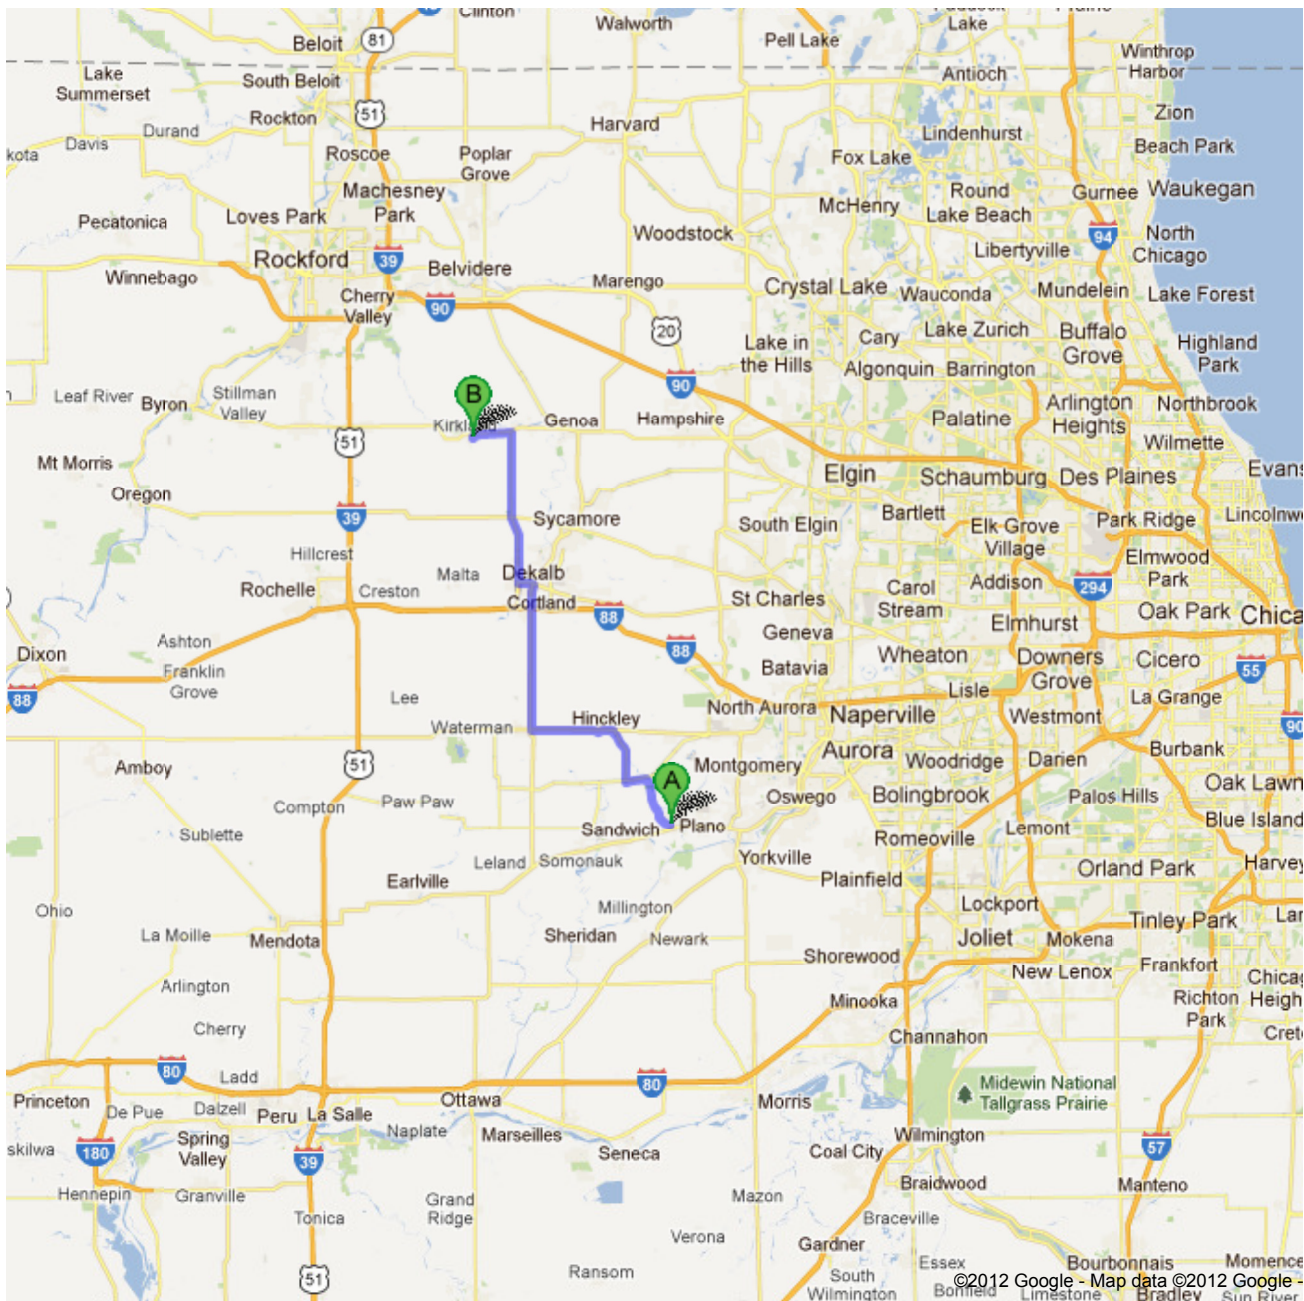

### Directions to 1st St 43.5 mi – about 1 hour 14 mins

 704 W Abe St, Plano, IL 60545

- |   |  |                             |
|---|--|-----------------------------|
|   | 1. Head <b>northwest</b> on <b>W Abe St</b> toward <b>Little Rock Rd</b>                         | go 0.4 mi<br>total 0.4 mi   |
|   | 2. Continue onto <b>Creek Rd</b><br>About 7 mins   | go 3.8 mi<br>total 4.2 mi   |
|    | 3. Turn left onto <b>Galena Rd</b><br>About 2 mins   | go 1.1 mi<br>total 5.3 mi   |
|   | 4. Continue onto <b>Chicago Rd</b><br>About 1 min  | go 0.5 mi<br>total 5.8 mi   |
|    | 5. Turn right onto <b>E Sandwich Rd</b><br>About 8 mins  | go 4.3 mi<br>total 10.1 mi  |
|    | 6. Turn left onto <b>U.S. 30 W/E Lincoln Ave</b><br>Continue to follow U.S. 30 W<br>About 8 mins | go 6.3 mi<br>total 16.5 mi  |
|    | 7. Turn right onto <b>IL-23 N</b><br>About 16 mins   | go 11.1 mi<br>total 27.6 mi |
|   | 8. Turn left onto <b>IL-38 W</b><br>About 3 mins   | go 1.2 mi<br>total 28.8 mi  |
|  | 9. Turn right onto <b>N Annie Glidden Rd</b><br>About 4 mins                                     | go 1.8 mi<br>total 30.6 mi  |
|   | 10. Continue onto <b>Glidden Rd</b><br>About 18 mins   | go 9.7 mi<br>total 40.3 mi  |
|  | 11. Turn left onto <b>IL-72 W</b><br>About 4 mins  | go 3.0 mi<br>total 43.3 mi  |
|  | 12. Turn left onto <b>1st St</b><br>About 1 min  | go 0.3 mi<br>total 43.5 mi  |

 1st St

These directions are for planning purposes only. You may find that construction projects, traffic, weather, or other events may cause conditions to differ from the map results, and you should plan your route accordingly. You must obey all signs or notices regarding your route.

Map data ©2012 Google

Directions weren't right? Please find your route on [maps.google.com](http://maps.google.com) and click "Report a problem" at the bottom left.