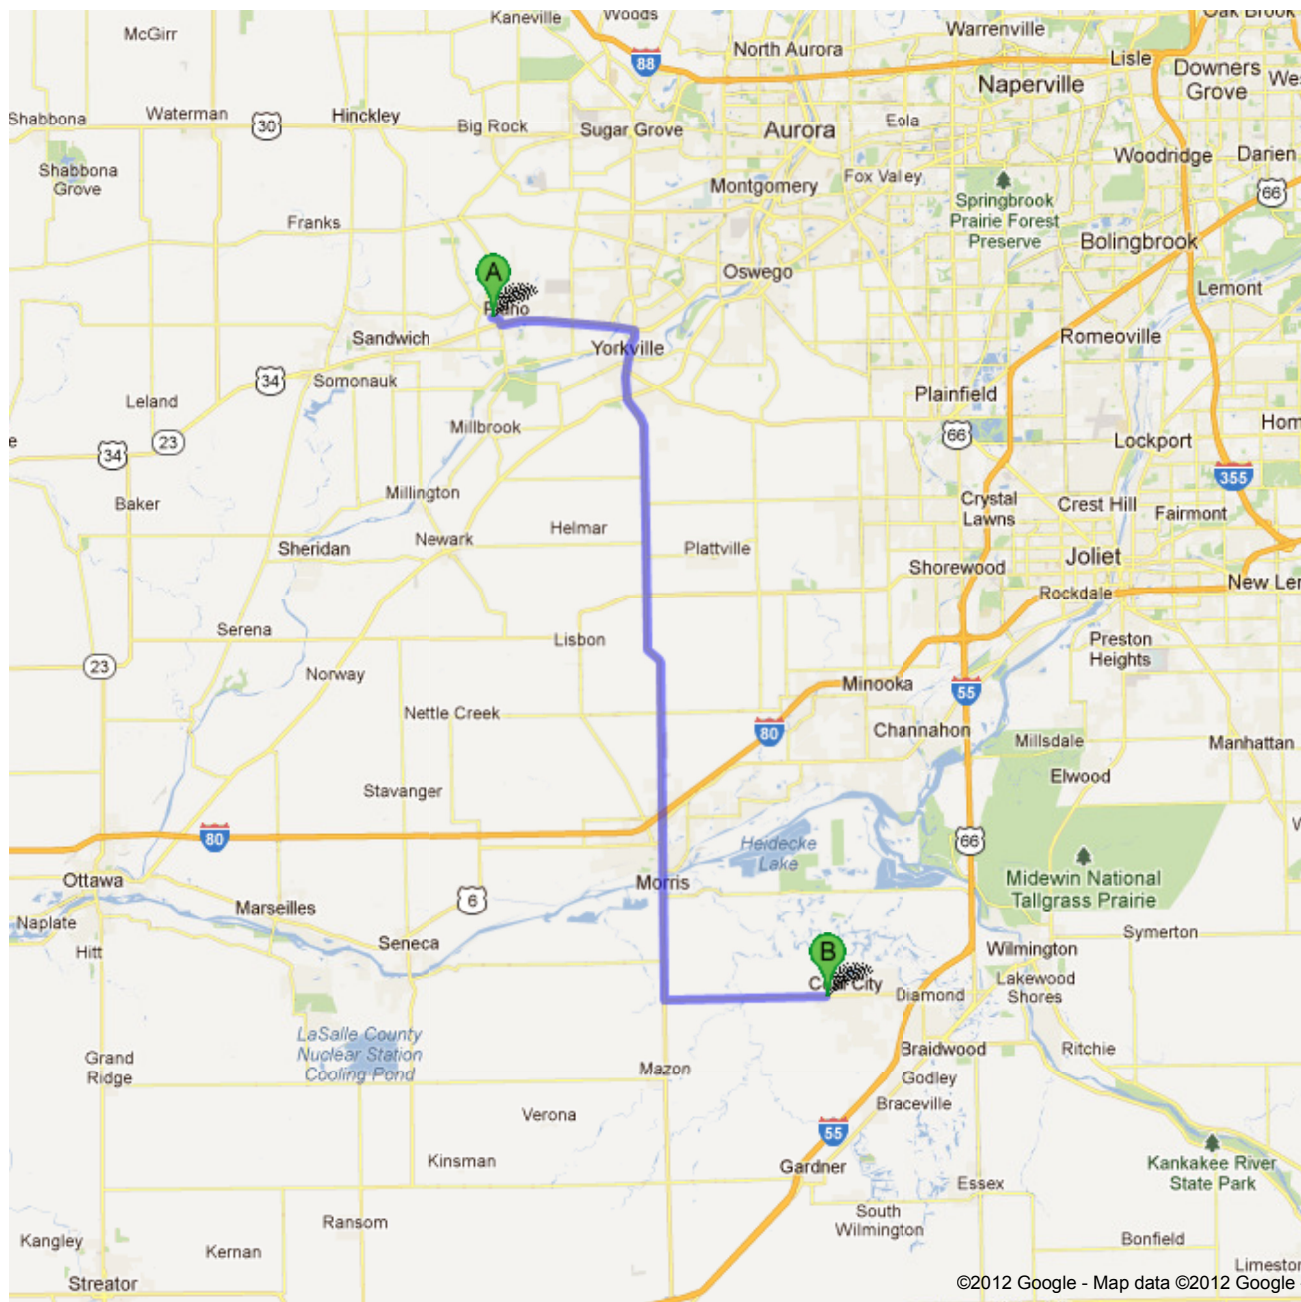

Directions to 655 W Division St, Coal City, IL 60416
38.0 mi – about 54 mins

 704 W Abe St, Plano, IL 60545

1. Head **southeast** on **W Abe St** toward **N Cook St** go 0.3 mi
total 0.3 mi

 2. **W Abe St** turns slightly right and becomes **N Ben St** go 0.2 mi
total 0.5 mi

 3. Turn left onto **US-34 E** go 5.2 mi
total 5.7 mi
About 7 mins

 4. Turn right onto **IL-47 S/N Bridge St** go 26.2 mi
total 31.9 mi
Continue to follow IL-47 S
About 38 mins

 5. Turn left onto **IL-113 E/Illinois Route 113** go 6.2 mi
total 38.0 mi
Destination will be on the right
About 8 mins

 655 W Division St, Coal City, IL 60416

These directions are for planning purposes only. You may find that construction projects, traffic, weather, or other events may cause conditions to differ from the map results, and you should plan your route accordingly. You must obey all signs or notices regarding your route.

Map data ©2012 Google

Directions weren't right? Please find your route on maps.google.com and click "Report a problem" at the bottom left.