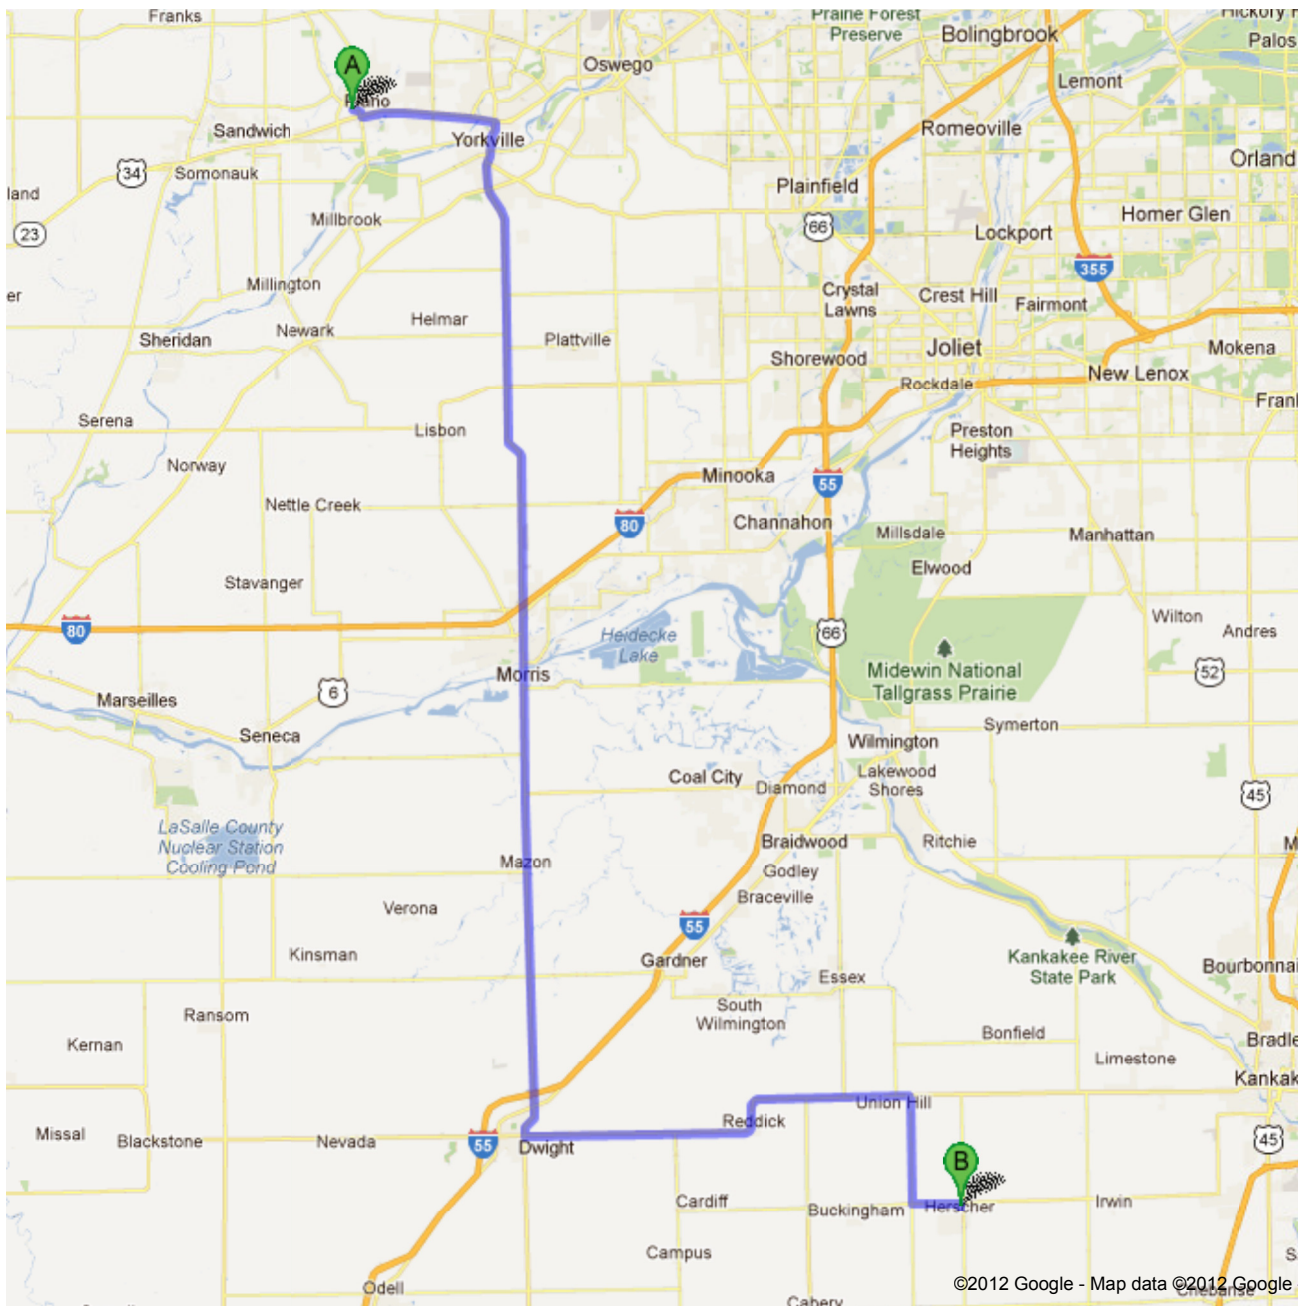

**Directions to 501 N Main St, Herscher, IL 60941**  
**67.2 mi – about 1 hour 34 mins**

**A** 704 W Abe St, Plano, IL 60545

1. Head **southeast** on **W Abe St** toward **N Cook St** go 0.3 mi  
total 0.3 mi
-  2. **W Abe St** turns slightly right and becomes **N Ben St** go 0.2 mi  
total 0.5 mi
-  3. Turn left onto **US-34 E**  
About 7 mins go 5.2 mi  
total 5.7 mi
-  4. Turn right onto **IL-47 S/N Bridge St**  
Continue to follow IL-47 S  
About 58 mins go 39.5 mi  
total 45.2 mi
-  5. Turn left onto **IL-17 E/Illinois Route 17/E Mazon Ave**  
Continue to follow IL-17 E/Illinois Route 17  
About 18 mins go 15.8 mi  
total 61.0 mi
-  6. Turn right onto **S 14000W Rd**  
About 8 mins go 4.2 mi  
total 65.2 mi
-  7. Turn left onto **IL-115 N/Illinois Route 115**  
About 3 mins go 1.8 mi  
total 67.0 mi
-  8. Turn right onto **N Main St**  
Destination will be on the right go 0.2 mi  
total 67.2 mi

**B** 501 N Main St, Herscher, IL 60941

These directions are for planning purposes only. You may find that construction projects, traffic, weather, or other events may cause conditions to differ from the map results, and you should plan your route accordingly. You must obey all signs or notices regarding your route.

Map data ©2012 Google

Directions weren't right? Please find your route on [maps.google.com](http://maps.google.com) and click "Report a problem" at the bottom left.