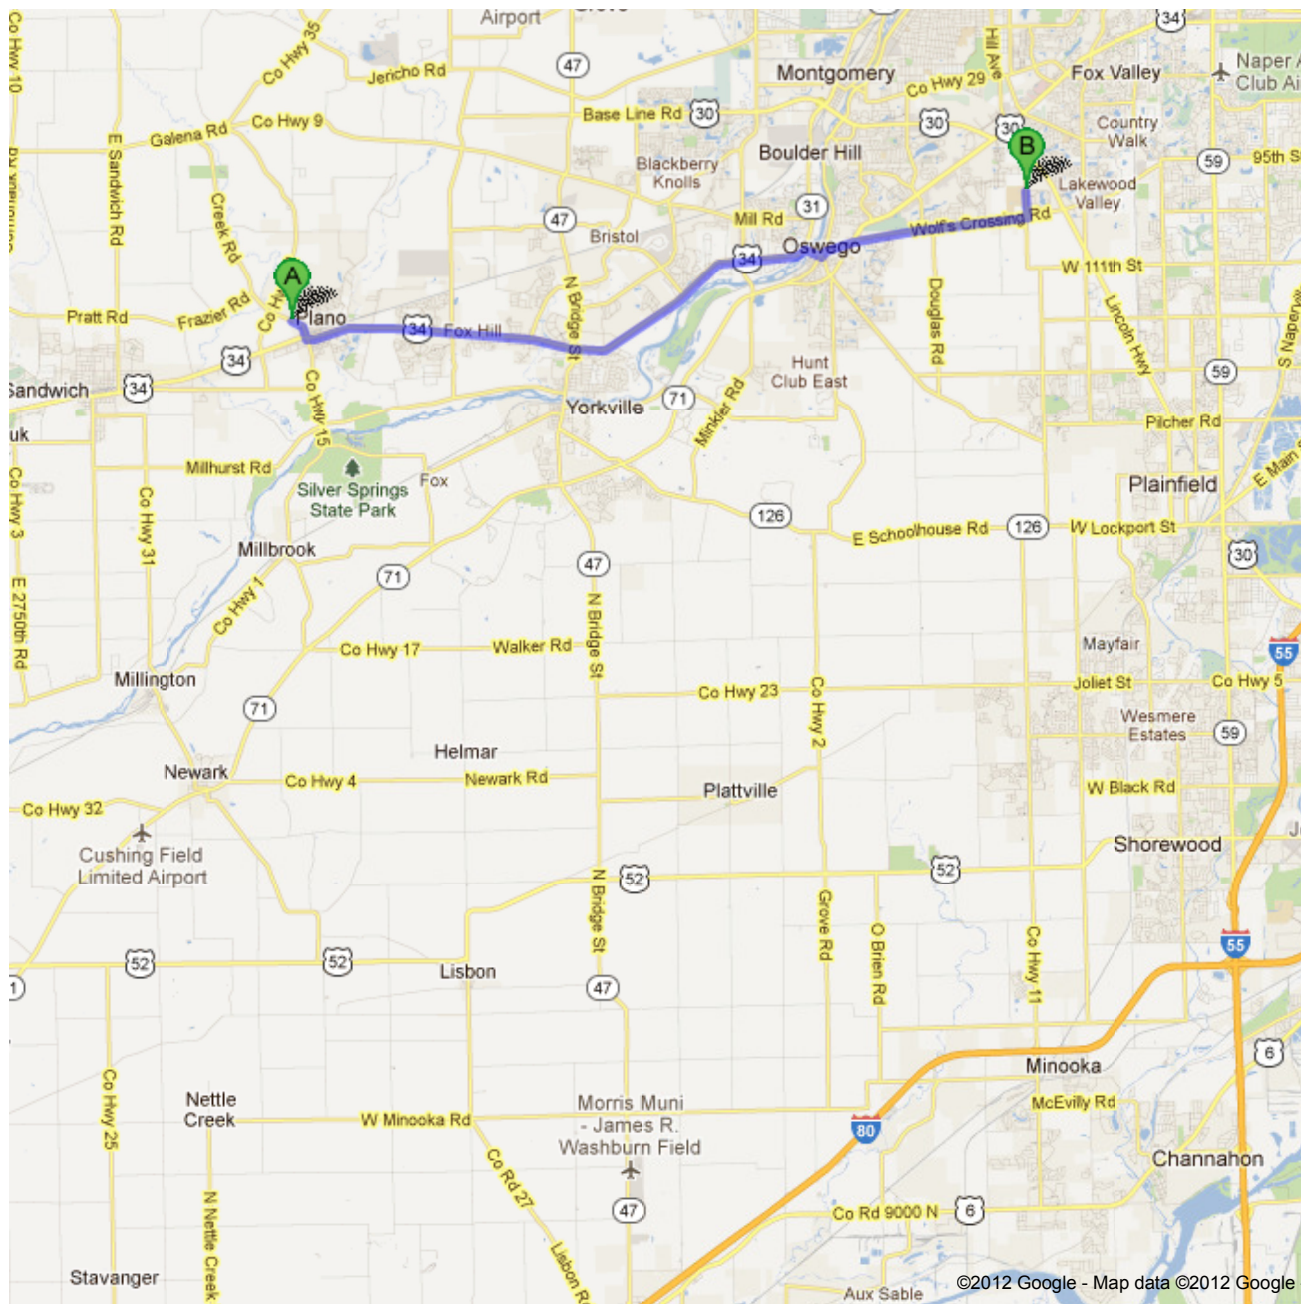

Directions to Oswego East High School
1525 Harvey Road, Oswego, Illinois 60543 - (630)
636-2200
15.7 mi – about 26 mins

A 704 W Abe St, Plano, IL 60545

- | | | |
|---|---|-----------------------------|
| 1. | Head southeast on W Abe St toward N Cook St | go 0.3 mi
total 0.3 mi |
|  | 2. W Abe St turns slightly right and becomes N Ben St | go 0.2 mi
total 0.5 mi |
|  | 3. Turn left onto US-34 E
About 13 mins | go 10.2 mi
total 10.7 mi |
|  | 4. Turn right onto US-34 E/W Washington St
About 1 min | go 0.3 mi
total 11.1 mi |
|  | 5. Turn left onto S Madison St
About 2 mins | go 0.2 mi
total 11.2 mi |
| 6. | Continue onto Chicago Rd | go 0.6 mi
total 11.8 mi |
| 7. | Continue onto Wolf's Crossing Rd
About 7 mins | go 3.3 mi
total 15.1 mi |
|  | 8. Turn left onto Harvey Rd
About 1 min | go 0.5 mi
total 15.7 mi |

B **Oswego East High School**
1525 Harvey Road, Oswego, Illinois 60543 - (630) 636-2200

These directions are for planning purposes only. You may find that construction projects, traffic, weather, or other events may cause conditions to differ from the map results, and you should plan your route accordingly. You must obey all signs or notices regarding your route.

Map data ©2012 Google

Directions weren't right? Please find your route on maps.google.com and click "Report a problem" at the bottom left.