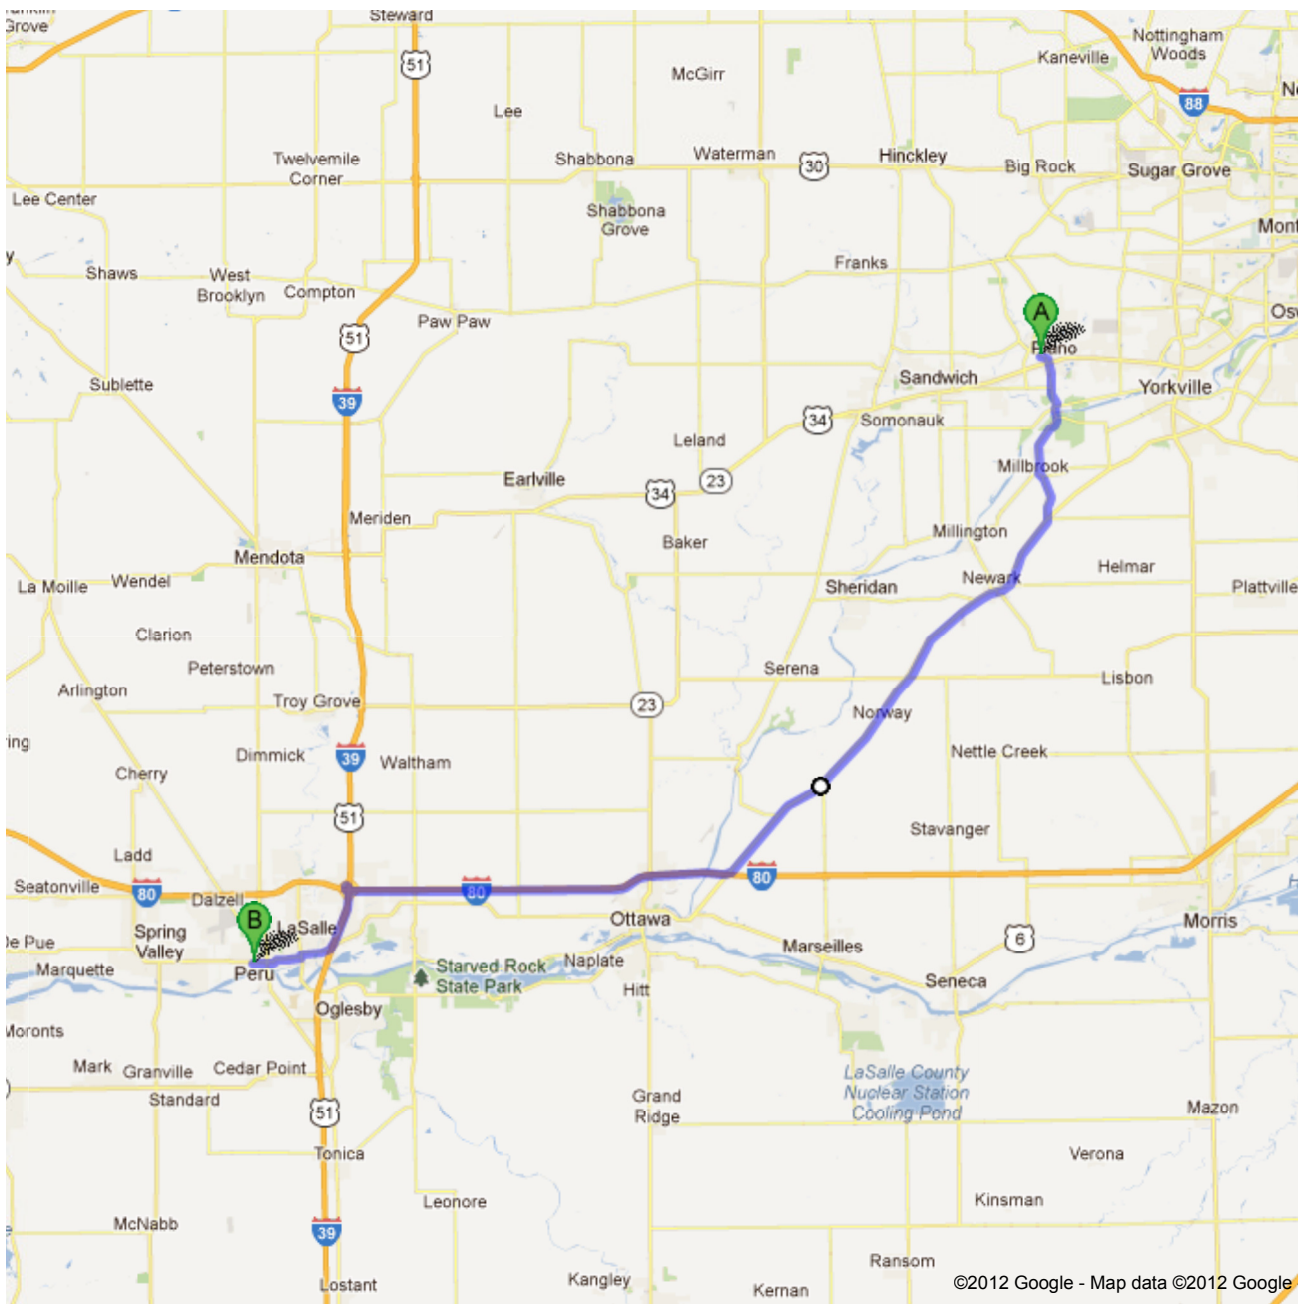

**Directions to Ankiewicz's Deli & Dairy**  
1920 4th Street, Peru, IL 61354 - (815) 224-1224  
**46.5 mi – about 1 hour 2 mins**

 704 W Abe St, Plano, IL 60545

- |   |  |                             |
|---|--|-----------------------------|
|   | 1. Head <b>southeast</b> on <b>W Abe St</b> toward <b>N Cook St</b>  | go 0.3 mi<br>total 0.3 mi   |
|    | 2. <b>W Abe St</b> turns slightly right and becomes <b>N Ben St</b><br>About 2 mins                          | go 0.7 mi<br>total 1.0 mi   |
|   | 3. Continue onto <b>Fox River Dr</b><br>About 7 mins   | go 4.0 mi<br>total 5.0 mi   |
|    | 4. Turn left onto <b>Millbrook Rd</b><br>About 4 mins  | go 2.1 mi<br>total 7.1 mi   |
|    | 5. Turn right onto <b>IL-71 W</b><br>About 23 mins   | go 18.5 mi<br>total 25.6 mi |
|    | 6. Turn right to merge onto <b>I-80 W</b><br>About 16 mins   | go 14.9 mi<br>total 40.4 mi |
|    | 7. Take exit <b>79A</b> to merge onto <b>I-39 S/US-51 S</b> toward <b>Bloomington-Normal</b><br>About 3 mins | go 2.6 mi<br>total 43.0 mi  |
|    | 8. Take exit <b>57</b> toward <b>La Salle</b>  | go 0.3 mi<br>total 43.3 mi  |
|    | 9. Turn right onto <b>US-6 W</b><br>About 1 min  | go 1.1 mi<br>total 44.5 mi  |
|   | 10. Turn left onto <b>Joliet St</b><br>About 2 mins  | go 0.2 mi<br>total 44.6 mi  |
|  | 11. Take the 2nd right onto <b>3rd St</b><br>About 1 min   | go 0.6 mi<br>total 45.2 mi  |
|   | 12. Continue onto <b>5th St</b>  | go 0.4 mi<br>total 45.6 mi  |
|  | 13. Slight left onto <b>4th St</b><br>Destination will be on the left<br>About 2 mins                        | go 1.0 mi<br>total 46.5 mi  |

 **Ankiewicz's Deli & Dairy**  
1920 4th Street, Peru, IL 61354 - (815) 224-1224

These directions are for planning purposes only. You may find that construction projects, traffic, weather, or other events may cause conditions to differ from the map results, and you should plan your route accordingly. You must obey all signs or notices regarding your route.