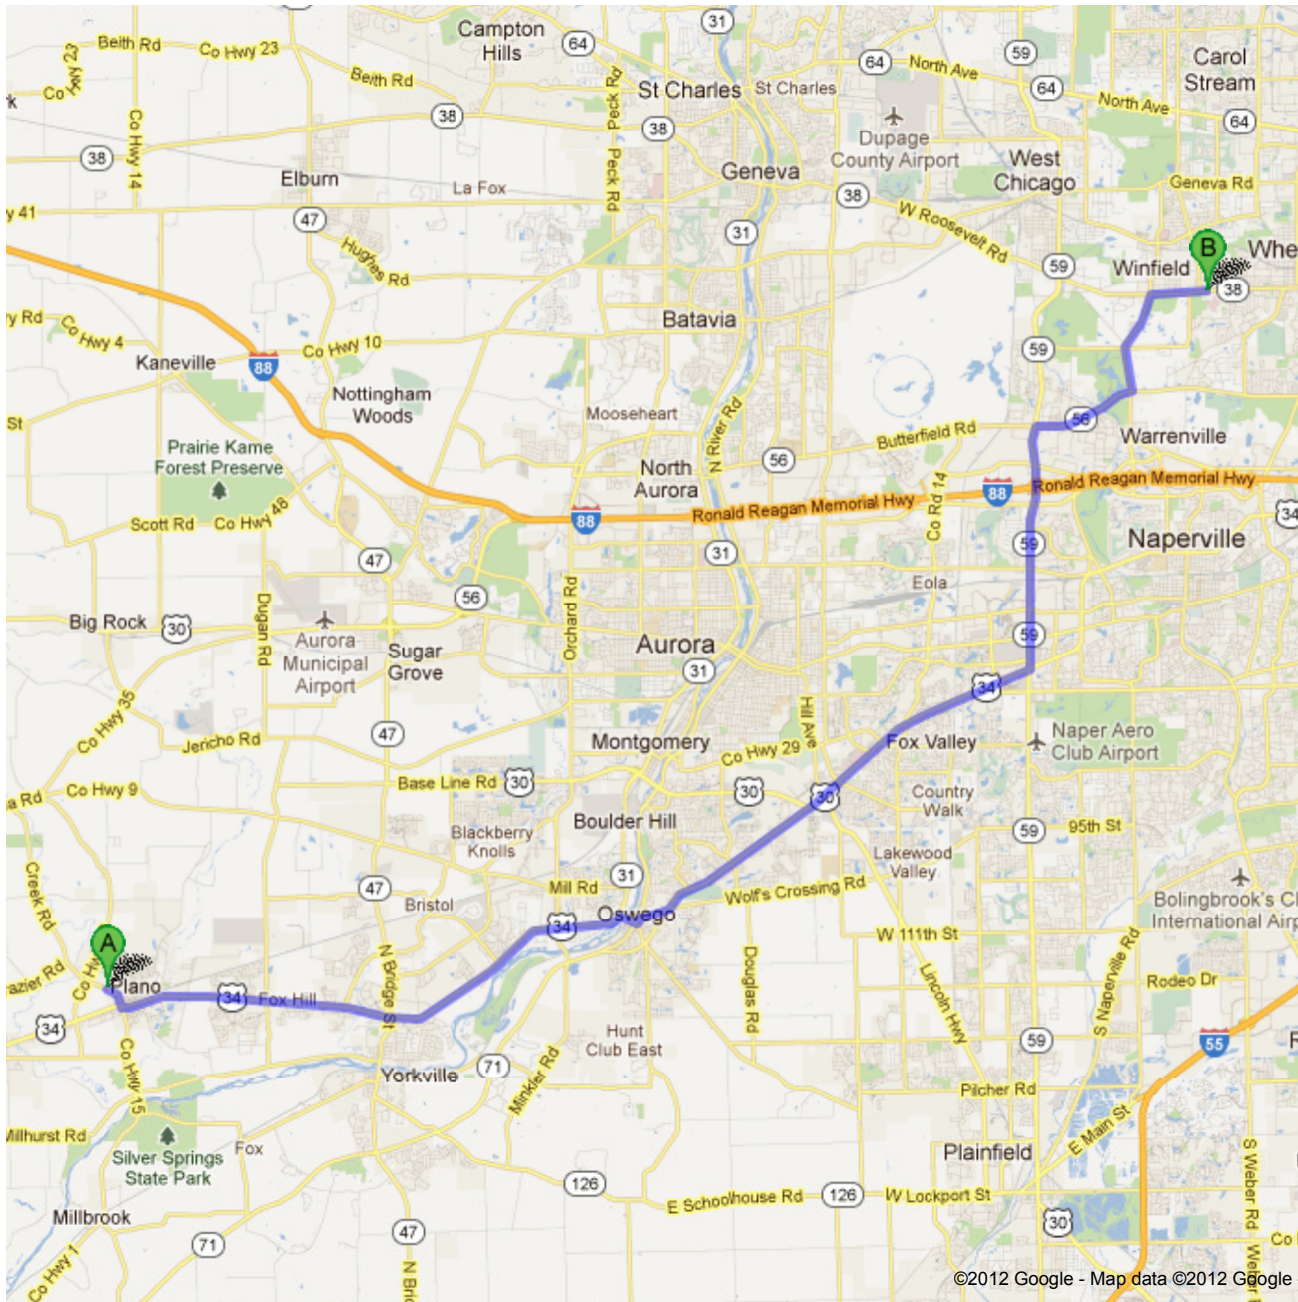

Directions to St. Francis High School
2130 West Roosevelt Road, Wheaton, Illinois
60187 - (630) 668-5800
29.9 mi – about 51 mins

 704 W Abe St, Plano, IL 60545

	1. Head southeast on W Abe St toward N Cook St	go 0.3 mi total 0.3 mi
	2. W Abe St turns slightly right and becomes N Ben St	go 0.2 mi total 0.5 mi
	3. Turn left onto US-34 E About 13 mins	go 10.2 mi total 10.7 mi
	4. Turn right onto US-34 E/W Washington St About 1 min	go 0.3 mi total 11.1 mi
	5. Turn left onto S Madison St About 2 mins	go 0.2 mi total 11.2 mi
	6. Continue onto Chicago Rd	go 0.6 mi total 11.8 mi
	7. Turn left to stay on Chicago Rd About 1 min	go 259 ft total 11.8 mi
	8. Continue onto US-34 E/Oswego Rd Continue to follow US-34 E About 12 mins	go 8.3 mi total 20.2 mi
	9. Turn left onto IL-59 N About 10 mins	go 4.7 mi total 24.8 mi
	10. Turn right onto IL-56 E/Butterfield Rd About 3 mins	go 2.0 mi total 26.8 mi
	11. Turn left onto Co Rd 13/S Winfield Rd About 4 mins	go 2.0 mi total 28.8 mi
	12. Turn right onto W Roosevelt Rd Destination will be on the right About 2 mins	go 1.1 mi total 29.9 mi

 **St. Francis High School**
2130 West Roosevelt Road, Wheaton, Illinois 60187 - (630) 668-5800

These directions are for planning purposes only. You may find that construction projects, traffic, weather, or other events may cause conditions to differ from the map results, and you should plan your route accordingly. You must obey all signs or notices regarding your route.

Map data ©2012 Google

Directions weren't right? Please find your route on maps.google.com and click "Report a problem" at the bottom left.