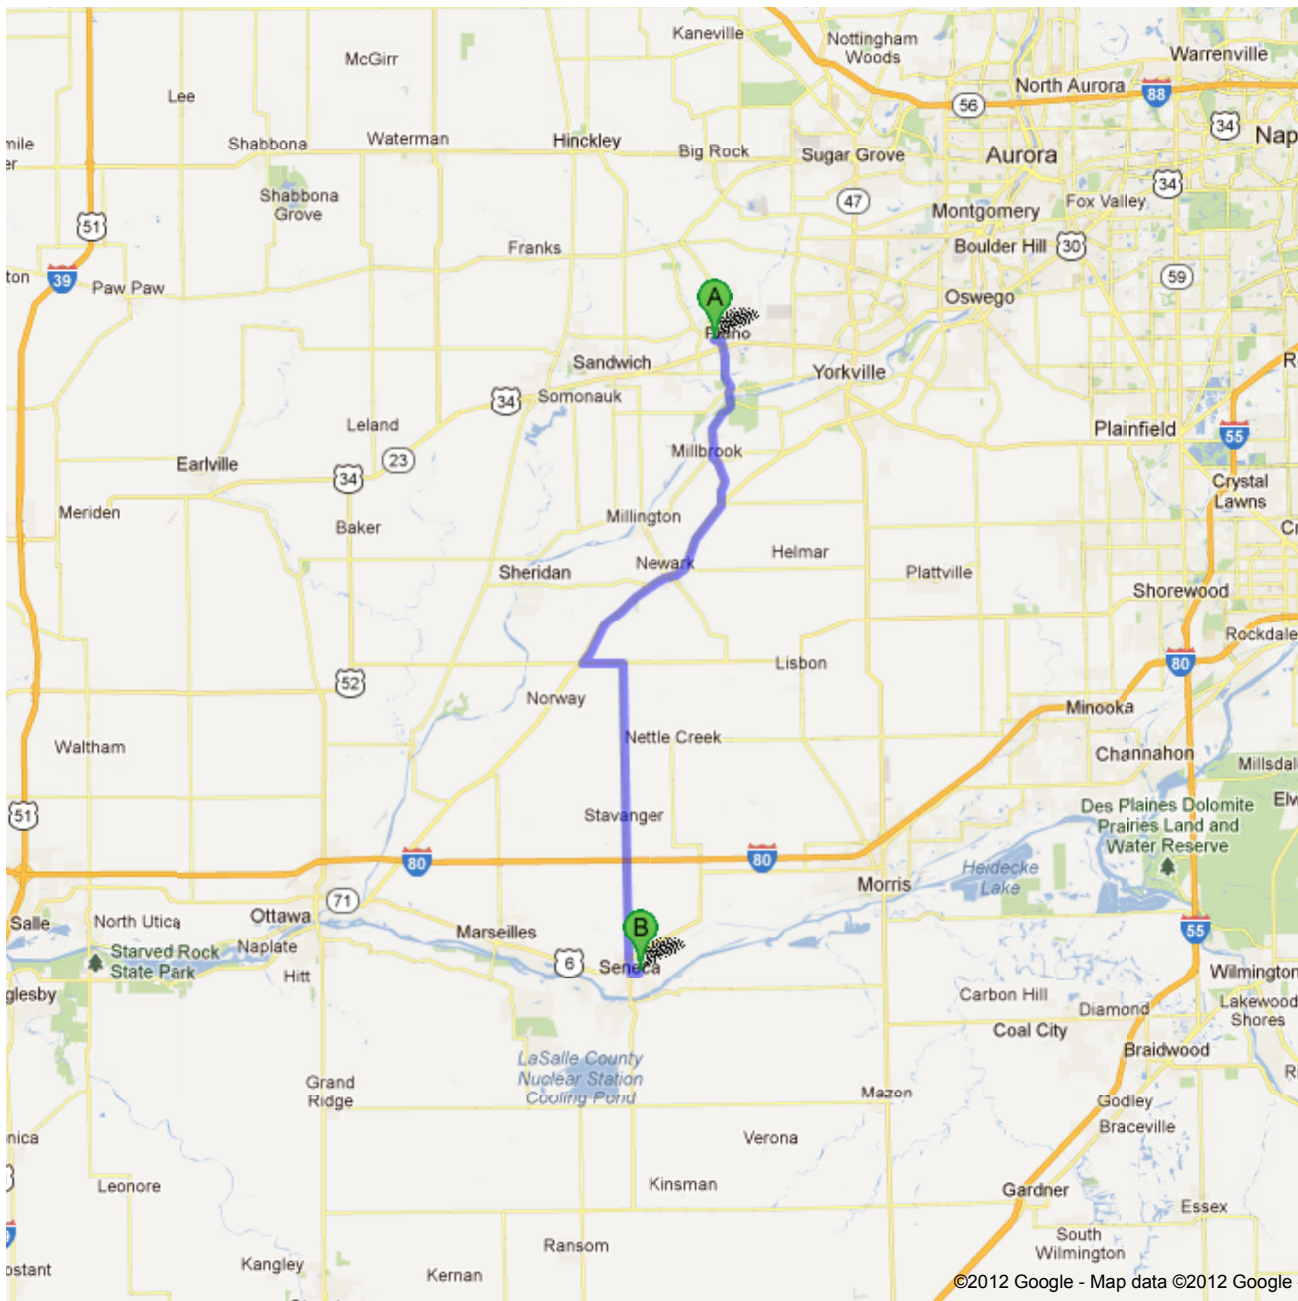

Directions to 307 E Scott St, Seneca, IL 61360
29.3 mi – about 51 mins

 704 W Abe St, Plano, IL 60545

- | | | |
|---|--|-----------------------------|
| | 1. Head southeast on W Abe St toward N Cook St | go 0.3 mi
total 0.3 mi |
|  | 2. W Abe St turns slightly right and becomes N Ben St
About 2 mins | go 0.7 mi
total 1.0 mi |
| | 3. Continue onto Fox River Dr
About 7 mins | go 4.0 mi
total 5.0 mi |
|  | 4. Turn left onto Millbrook Rd
About 4 mins | go 2.1 mi
total 7.1 mi |
|  | 5. Turn right onto IL-71 W
About 10 mins | go 8.3 mi
total 15.4 mi |
|  | 6. Turn left onto U.S. 52 E
About 3 mins | go 1.6 mi
total 17.0 mi |
|  | 7. Turn right onto E 29th Rd
About 22 mins | go 11.9 mi
total 28.9 mi |
|  | 8. Turn left onto W Scott St
Destination will be on the left
About 2 mins | go 0.4 mi
total 29.3 mi |

 307 E Scott St, Seneca, IL 61360

These directions are for planning purposes only. You may find that construction projects, traffic, weather, or other events may cause conditions to differ from the map results, and you should plan your route accordingly. You must obey all signs or notices regarding your route.

Map data ©2012 Google

Directions weren't right? Please find your route on maps.google.com and click "Report a problem" at the bottom left.