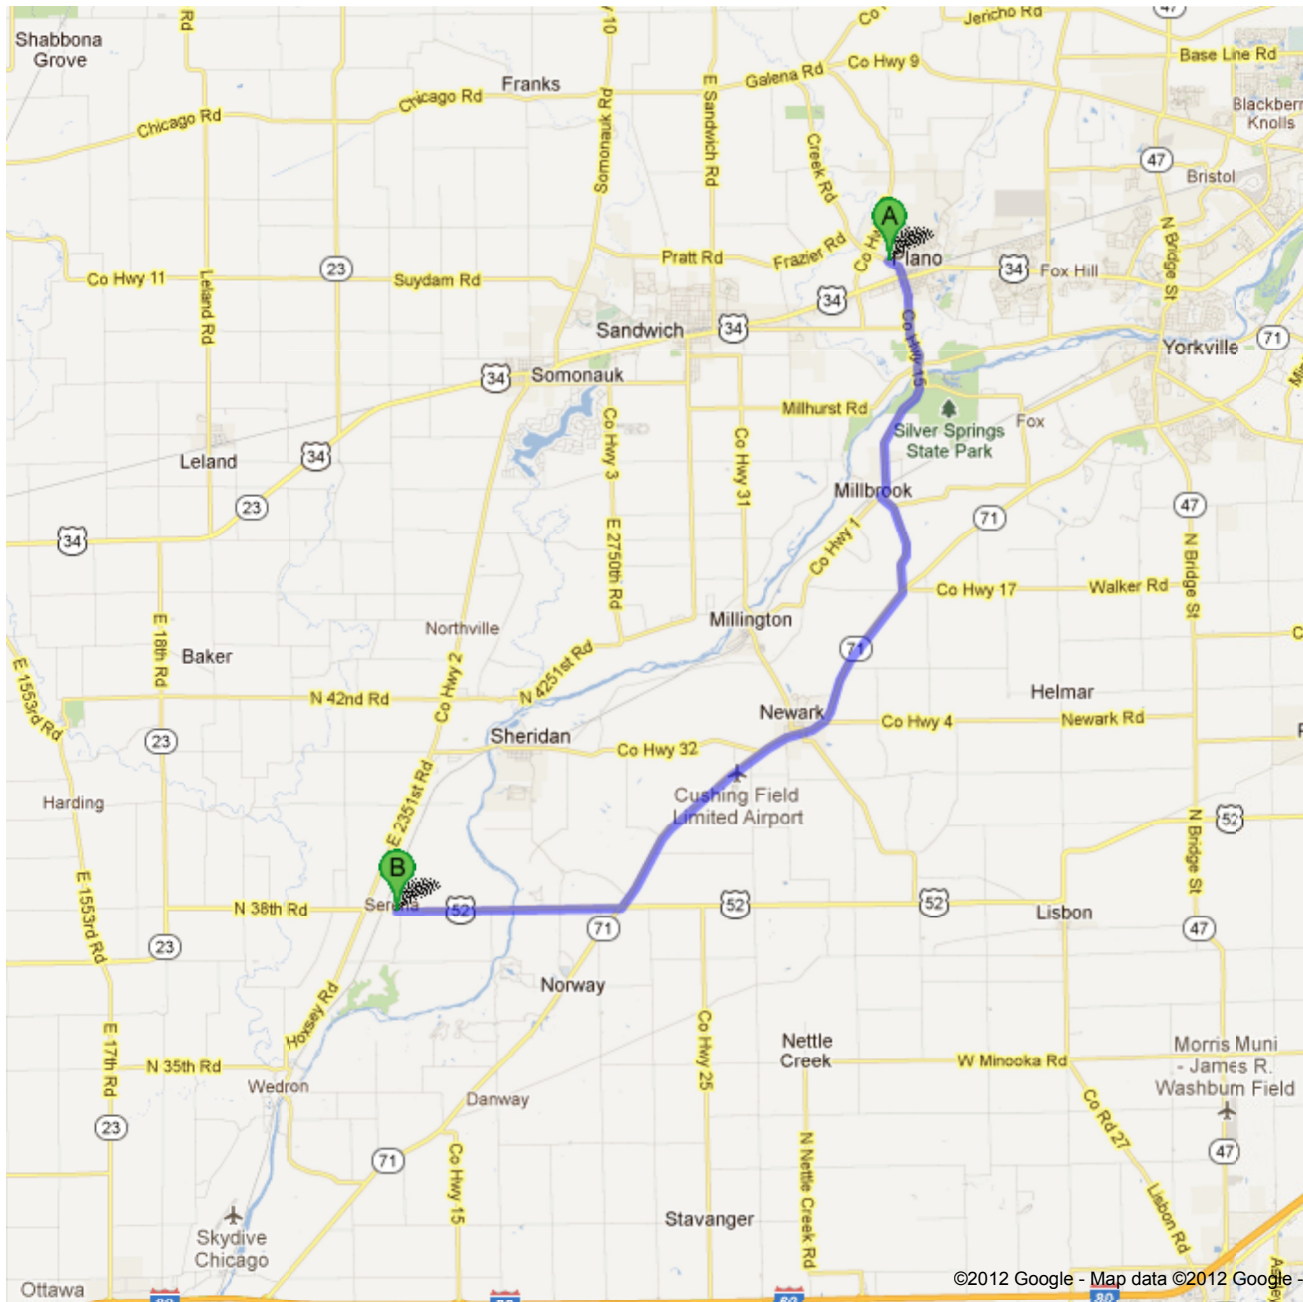

Directions to Serena Twp Road District, Serena,
IL 60549
19.7 mi – about 30 mins

 704 W Abe St, Plano, IL 60545

- | | | |
|---|--|----------------------------|
| | 1. Head southeast on W Abe St toward N Cook St | go 0.3 mi
total 0.3 mi |
|  | 2. W Abe St turns slightly right and becomes N Ben St
About 2 mins | go 0.7 mi
total 1.0 mi |
| | 3. Continue onto Fox River Dr
About 7 mins | go 4.0 mi
total 5.0 mi |
|  | 4. Turn left onto Millbrook Rd
About 4 mins | go 2.1 mi
total 7.1 mi |
|  | 5. Turn right onto IL-71 W
About 10 mins | go 8.3 mi
total 15.4 mi |
|  | 6. Turn right onto U.S. 52 W
Destination will be on the left
About 5 mins | go 4.3 mi
total 19.7 mi |

 Serena Twp Road District, Serena, IL 60549

These directions are for planning purposes only. You may find that construction projects, traffic, weather, or other events may cause conditions to differ from the map results, and you should plan your route accordingly. You must obey all signs or notices regarding your route.

Map data ©2012 Google

Directions weren't right? Please find your route on maps.google.com and click "Report a problem" at the bottom left.