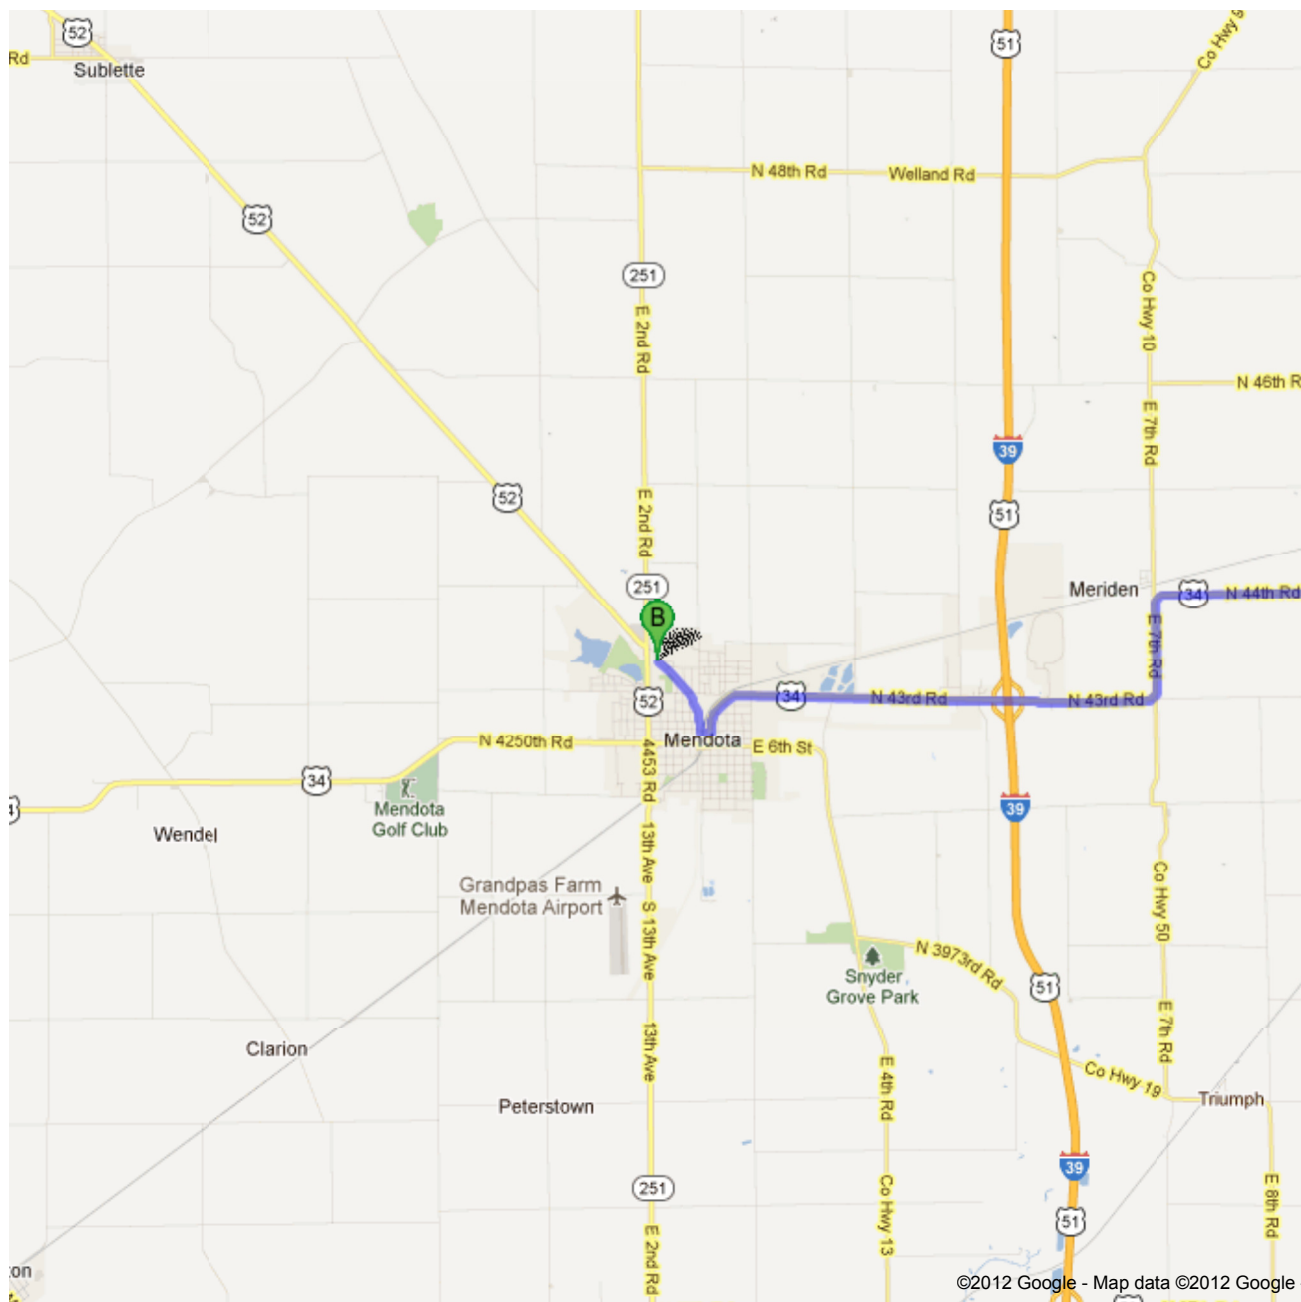

Directions to 2300 W Main St, Mendota, IL 61342
33.8 mi – about 43 mins

 704 W Abe St, Plano, IL 60545

1. Head **northwest** on **W Abe St** toward **Little Rock Rd** go 0.4 mi
total 0.4 mi
-  2. Take the 1st left onto **Little Rock Rd** go 0.8 mi
total 1.2 mi
About 2 mins
-  3. Take the 2nd right onto **US-34 W** go 31.7 mi
total 32.9 mi
About 37 mins
-  4. Turn right onto **8th St** go 0.1 mi
total 33.0 mi
-  5. Turn right onto **Main St** go 0.8 mi
total 33.8 mi
Destination will be on the left
About 2 mins

 2300 W Main St, Mendota, IL 61342

These directions are for planning purposes only. You may find that construction projects, traffic, weather, or other events may cause conditions to differ from the map results, and you should plan your route accordingly. You must obey all signs or notices regarding your route.

Map data ©2012 Google

Directions weren't right? Please find your route on maps.google.com and click "Report a problem" at the bottom left.