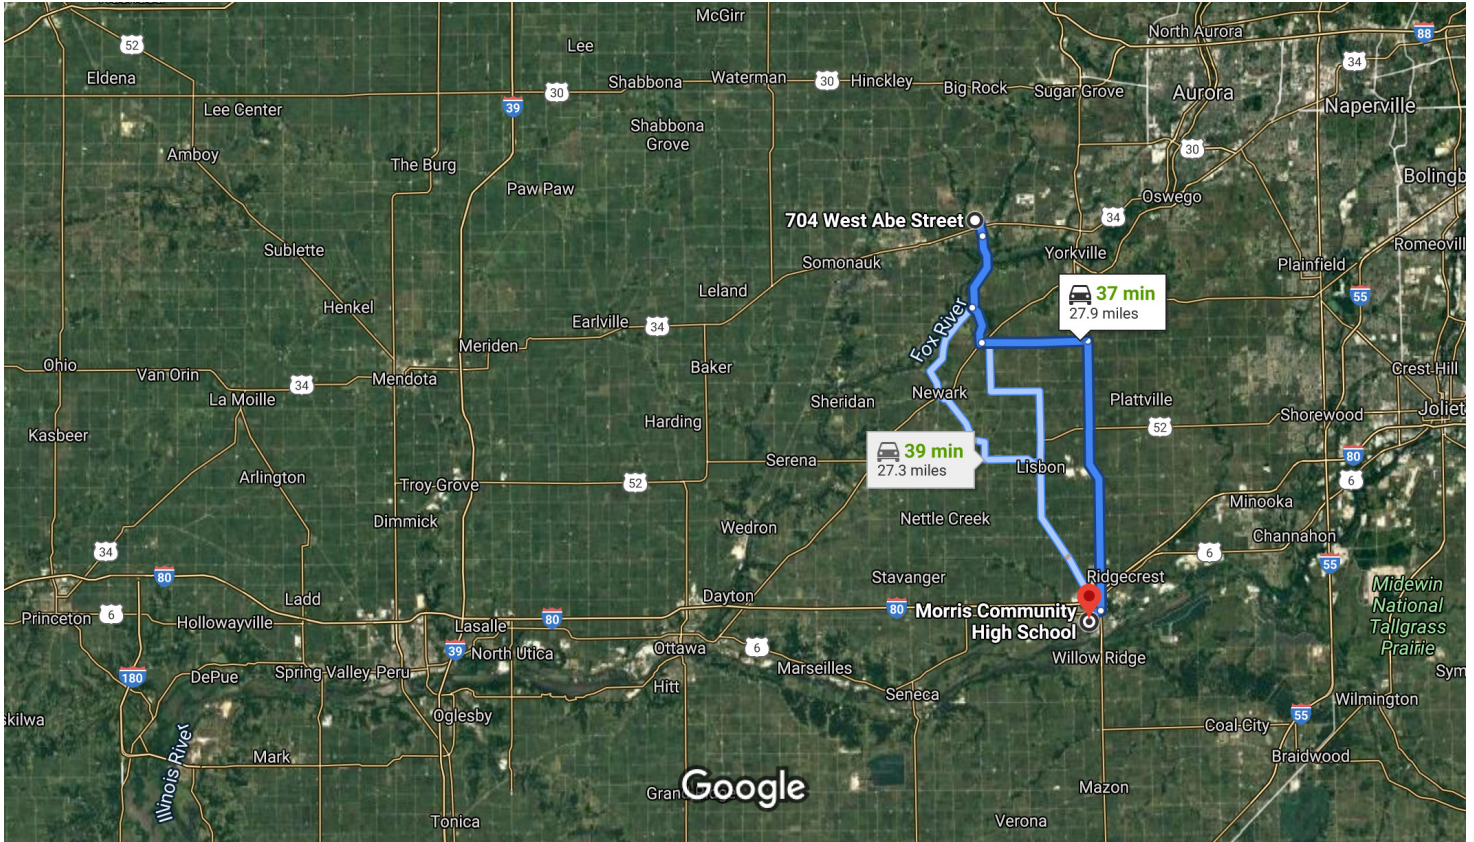

704 West Abe Street, Plano, IL to Morris Community High School Drive 27.9 miles, 37 min

Imagery ©2021 TerraMetrics, Map data ©2021 Google 5 mi

704 W Abe St

Plano, IL 60545

Take Fox River Dr and Millbrook Rd to IL-71 E in Fox Township

- 11 min (7.1 mi)
- 1. Head south toward W Abe St
- 23 ft
- 2. Turn left onto W Abe St
- 0.3 mi
- 3. Continue onto N Ben St
- 0.7 mi
- 4. Continue onto Fox River Dr
- 4.0 mi
- 5. Turn left onto Millbrook Rd
- 2.1 mi
- 6. Turn left onto IL-71 E
- 11 s (459 ft)

- 
7. Turn right onto Walker Rd

6 min (5.5 mi)

Follow IL-47 S to Union St in Morris

- 20 min (14.6 mi)
- 
8. Turn right onto IL-47 S
 [Pass by Wendy's \(on the right in 13.5 mi\)](#)

14.1 mi
- 
9. Turn right onto Bedford Rd

0.5 mi

Continue on Union St to your destination in Morris Township

- 2 min (0.6 mi)
- 
10. Turn left onto Union St

0.4 mi
- 
11. Turn right onto Redskin Dr

0.1 mi
- 
12. Turn left

171 ft
- 
13. Turn left
 [Destination will be on the left](#)