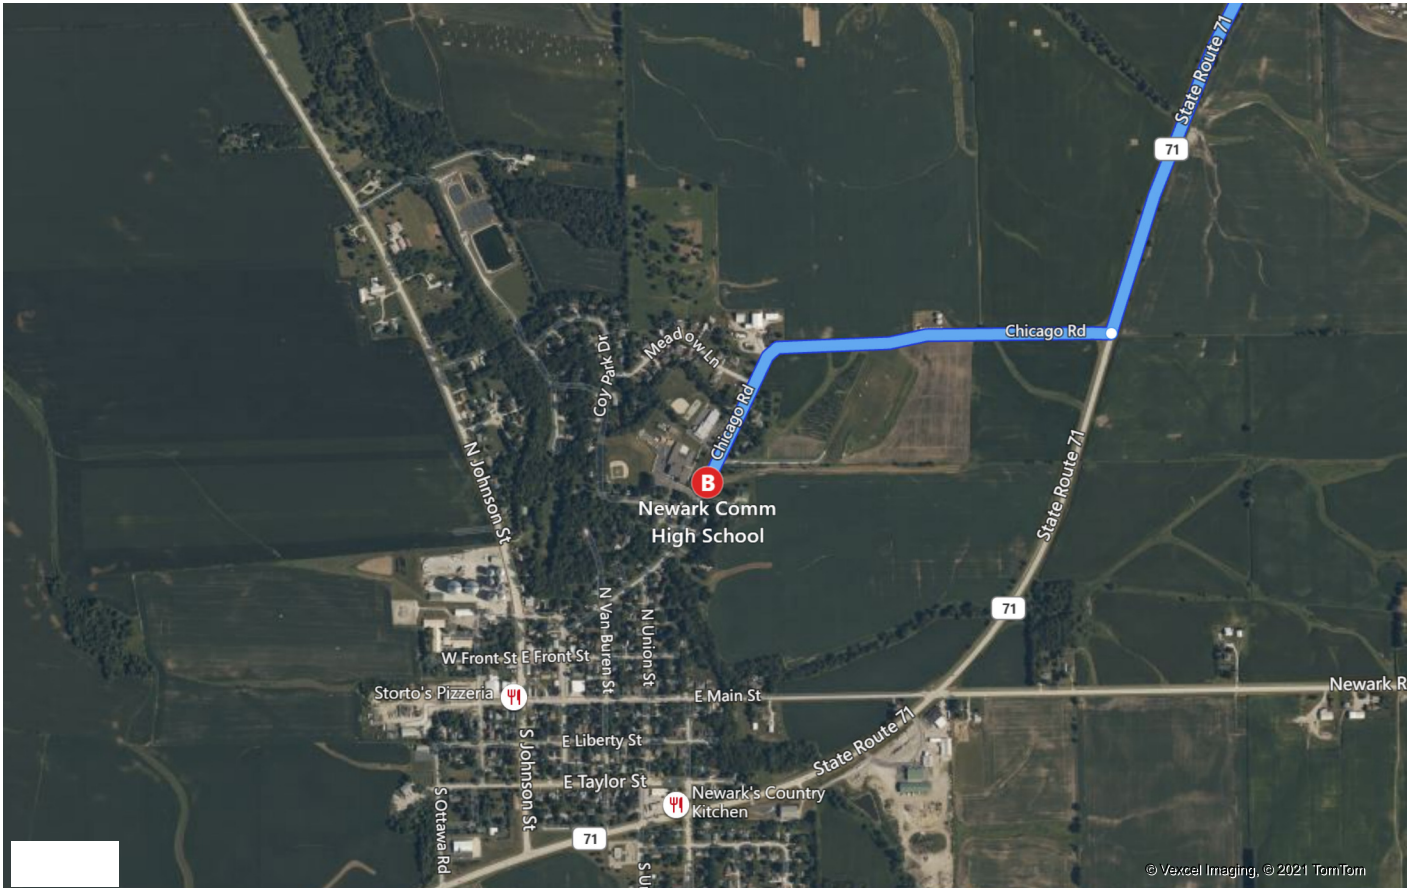

A 704 W Abe St, Plano, IL 60545
B Newark Comm High School, 413 Chicago Rd, Newark, IL 60541

16 min , 10.2 miles
 Light traffic
 Via Fox River Dr, IL-71
 · Local roads

A 704 W Abe St, Plano, IL 60545

↑	1. Depart and head (southwest)	167 ft
↶	2. Turn left , then immediately turn left onto W Abe St	0.3 mi
↑	3. Keep straight to get onto N Ben St	0.2 mi
↑	4. Road name changes to S Ben St	4.6 mi
↶	5. Turn left onto Millbrook Rd / County Hwy-14	2.1 mi
↷	6. Turn right onto IL-71 / State Highway 71	2.4 mi
↷	7. Turn right onto Chicago Rd	0.7 mi
	8. Arrive at Chicago Rd The last intersection before your destination is Meadow Ln If you reach Coy Park Dr, you've gone too far	

B Newark Comm High School

A 704 W Abe St, Plano, IL 60545

B Newark Comm High School, 413 Chicago ...

These directions are subject to the Microsoft® Service Agreement and are for informational purposes only. No guarantee is made regarding their completeness or accuracy. Construction projects, traffic, or other events may cause actual conditions to differ from these results. Map and traffic data © 2021 TomTom.