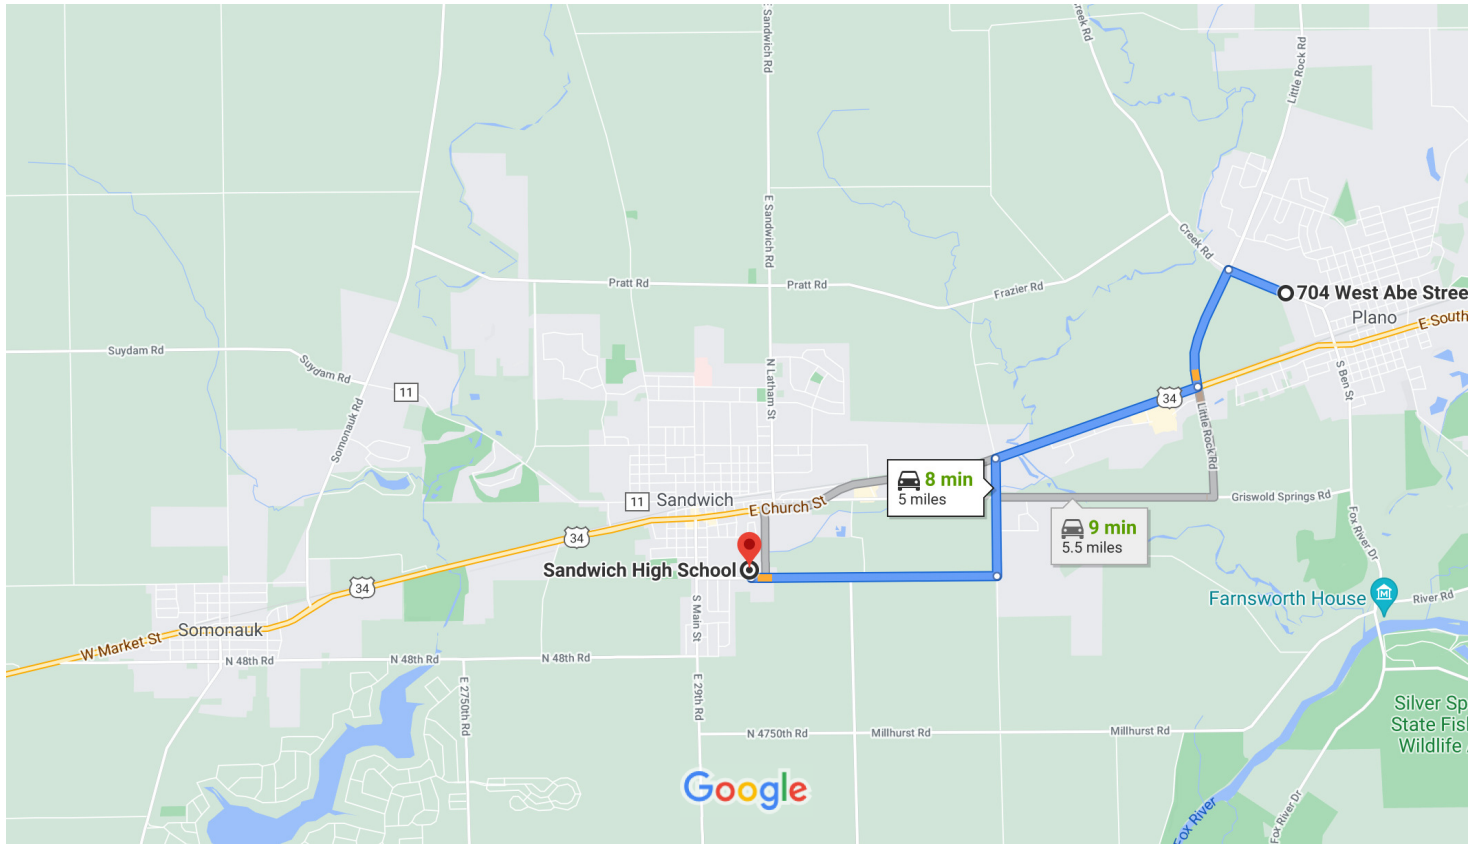

704 West Abe Street, Plano, IL to Sandwich High School

Drive 5.0 miles, 8 min

Map data ©2021 1 mi

704 W Abe St

Plano, IL 60545

- 1. Head south toward W Abe St
23 ft
 - 2. Turn right onto W Abe St
0.4 mi
 - 3. Turn left onto Little Rock Rd
0.8 mi
 - 4. Turn right onto US-34 W
1.4 mi
 - 5. Turn left onto Sandy Bluff Rd
0.8 mi
 - 6. Turn right onto Lions Rd
1.6 mi
 - 7. Turn right
161 ft
- i** Destination will be on the right

Sandwich High School

5/5/2021

704 West Abe Street, Plano, IL to Sandwich High School - Google Maps

515 Lions Rd, Sandwich, IL 60548

These directions are for planning purposes only. You may find that construction projects, traffic, weather, or other events may cause conditions to differ from the map results, and you should plan your route accordingly. You must obey all signs or notices regarding your route.