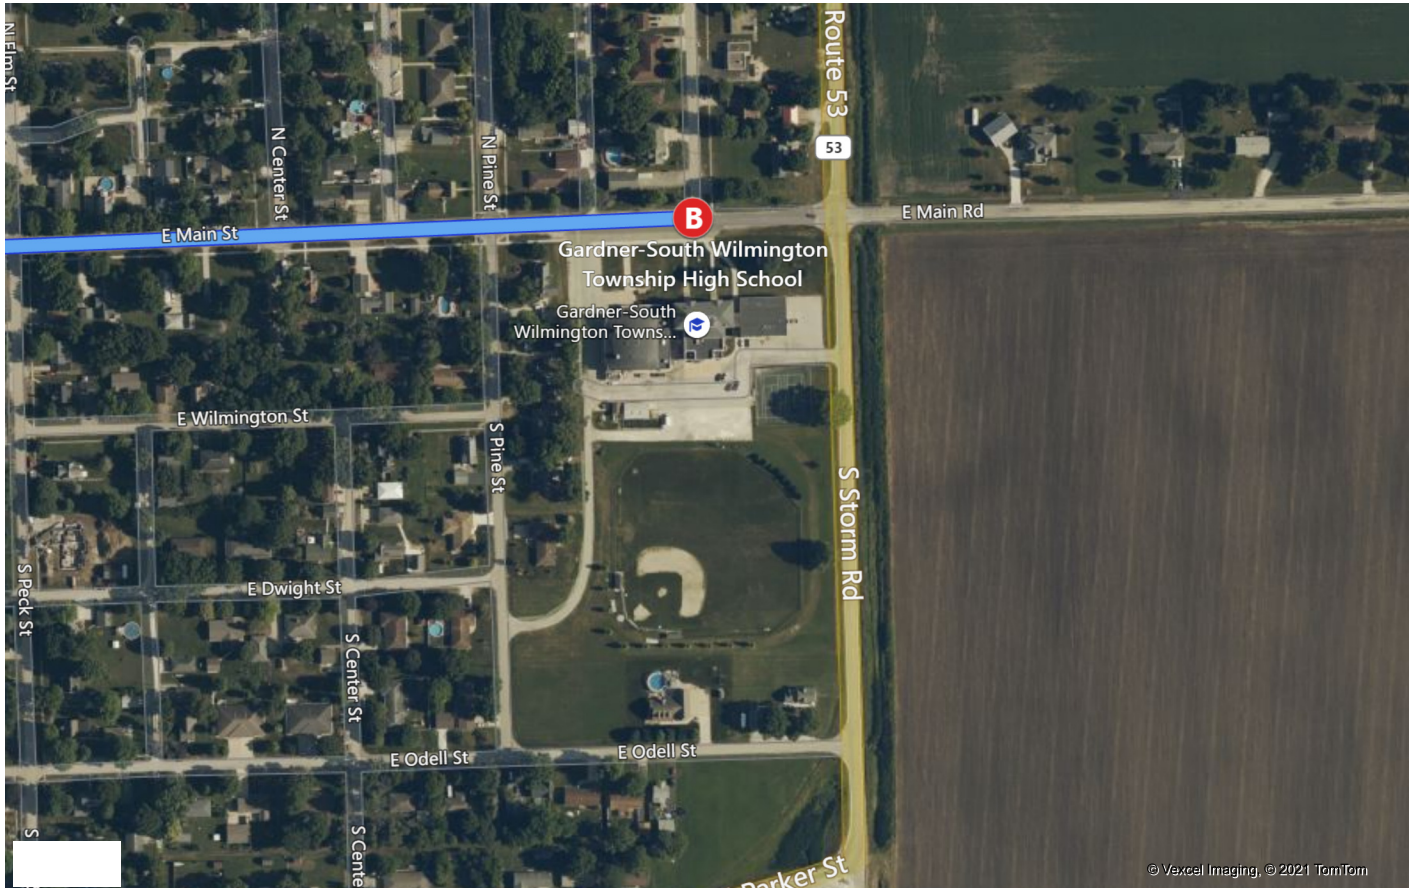

A 704 W Abe St, Plano, IL 60545
B Gardner-South Wilmington Township High School

58 min , 46.0 miles
 Light traffic
 Via IL-47, IL-53

A 704 W Abe St, Plano, IL 60545

↑	1. Depart and head (southwest)	167 ft
↶	2. Turn left , then immediately turn left onto W Abe St	0.3 mi
↑	3. Keep straight to get onto N Ben St	0.2 mi
↑	4. Road name changes to S Ben St	4.6 mi
↶	5. Turn left onto Millbrook Rd / County Hwy-14	2.1 mi
↶	6. Turn left onto IL-71 / State Route 71	466 ft
↷	7. Turn right onto Walker Rd / County Hwy-17	5.5 mi
↷	8. Turn right onto IL-47 / State Route 47 Pass Grainco Fs Inc on the right in 3.5 mi ▲ Construction on Roadwork on CR-4/Newark Rd (IL-47) from US-52 (IL-47) to IL-47. ▲ Minor Congestion	13.5 mi, 16 min
↑	9. Keep straight to get onto US-6 W / IL-47 / N Division St	0.7 mi
↑	10. Keep straight to get onto IL-47 / N Division St	13.2 mi, 15 min
↶	11. Turn left onto IL-53 / E Gardner Rd	6.0 mi
	12. Arrive at IL-53 / E main St The last intersection before your destination is S Pine St	

B Gardner-South Wilmington Township High School

A 704 W Abe St, Plano, IL 60545

B Gardner-South Wilmington Township Hig...

These directions are subject to the Microsoft® Service Agreement and are for informational purposes only. No guarantee is made regarding their completeness or accuracy. Construction projects, traffic, or other events may cause actual conditions to differ from these results. Map and traffic data © 2021 TomTom.