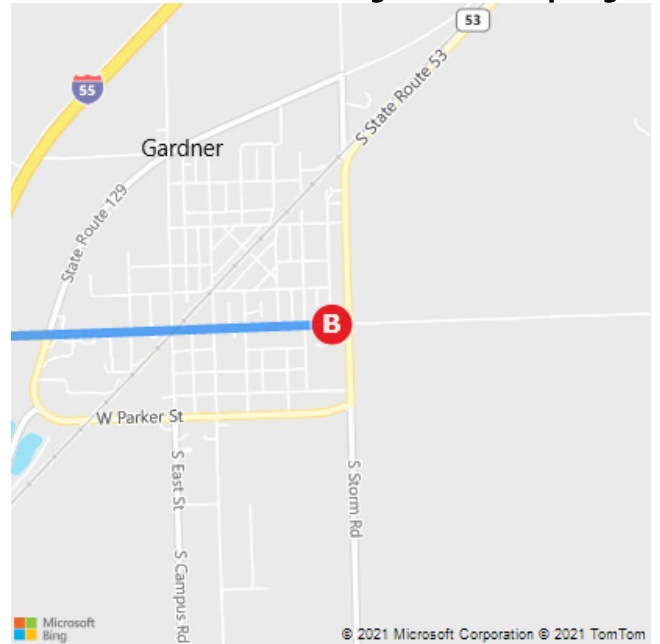

A 704 W Abe St, Plano, IL 60545
B Gardner-South Wilmington Township High School

58 min , 46.0 miles
 Light traffic
 Via IL-47, IL-53

A 704 W Abe St, Plano, IL 60545

↑	1. Depart and head (southwest)	167 ft
↶	2. Turn left , then immediately turn left onto W Abe St	0.3 mi
↑	3. Keep straight to get onto N Ben St	0.2 mi
↑	4. Road name changes to S Ben St	4.6 mi
↶	5. Turn left onto Millbrook Rd / County Hwy-14	2.1 mi
↶	6. Turn left onto IL-71 / State Route 71	466 ft
↷	7. Turn right onto Walker Rd / County Hwy-17	5.5 mi
↷	8. Turn right onto IL-47 / State Route 47 Pass Grainco Fs Inc on the right in 3.5 mi ▲ Construction on Roadwork on CR-4/Newark Rd (IL-47) from US-52 (IL-47) to IL-47. ▲ Minor Congestion	13.5 mi, 16 min
↑	9. Keep straight to get onto US-6 W / IL-47 / N Division St	0.7 mi
↑	10. Keep straight to get onto IL-47 / N Division St	13.2 mi, 15 min
↶	11. Turn left onto IL-53 / E Gardner Rd	6.0 mi
	12. Arrive at IL-53 / E main St The last intersection before your destination is S Pine St	

B Gardner-South Wilmington Township High School

A 704 W Abe St, Plano, IL 60545

B Gardner-South Wilmington Township Hig...

These directions are subject to the Microsoft® Service Agreement and are for informational purposes only. No guarantee is made regarding their completeness or accuracy. Construction projects, traffic, or other events may cause actual conditions to differ from these results. Map and traffic data © 2021 TomTom.