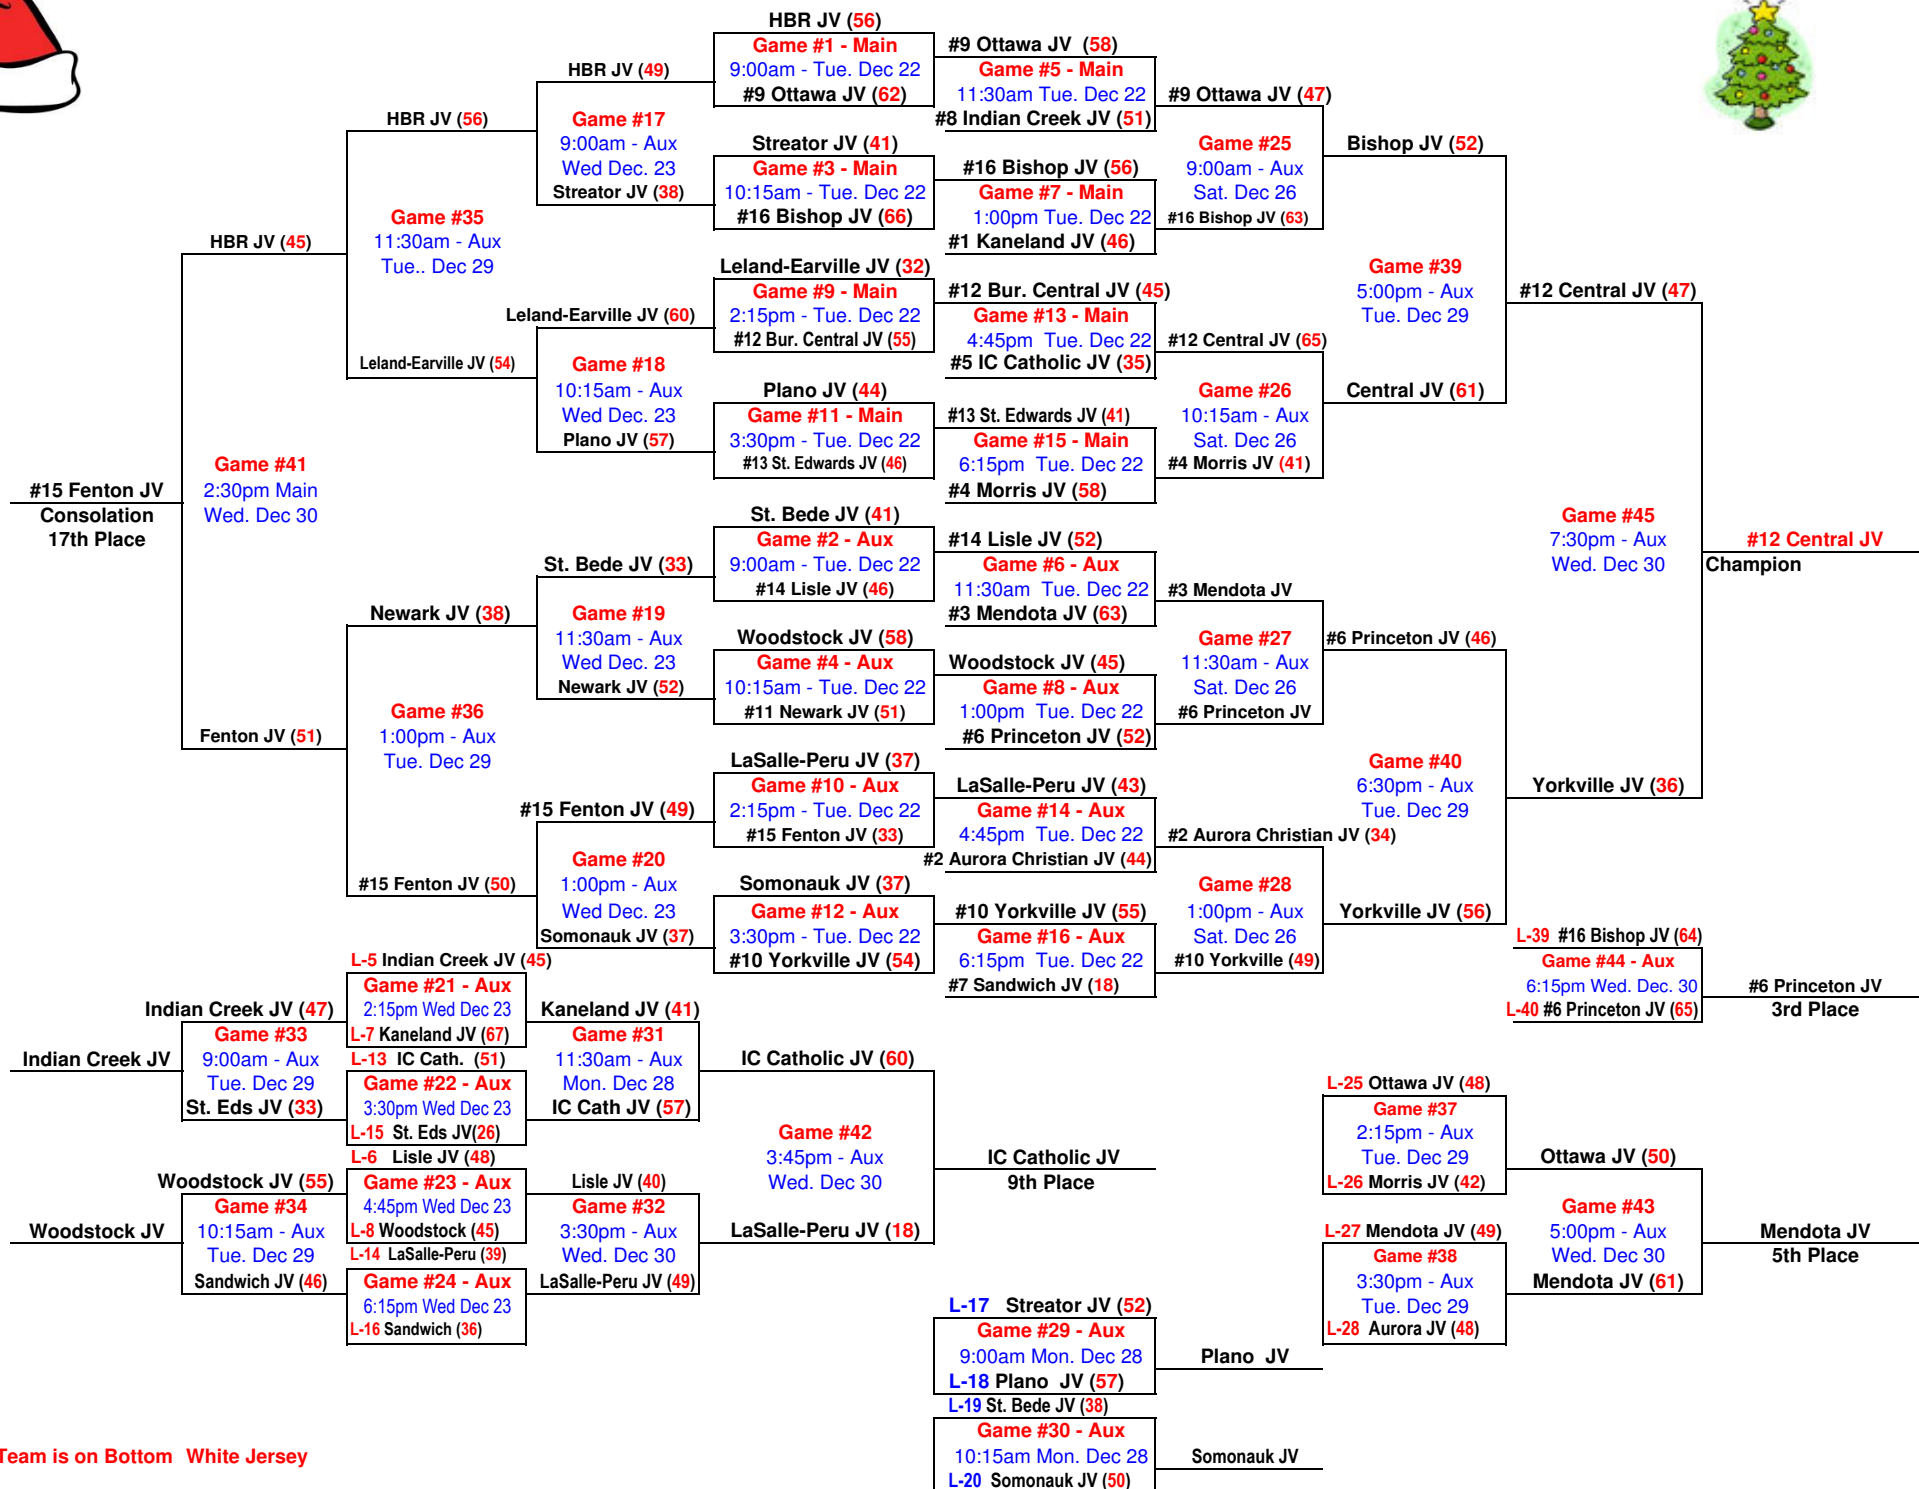

JV Plano Christmas Classic - 2015

\*Home Team is on Bottom White Jersey