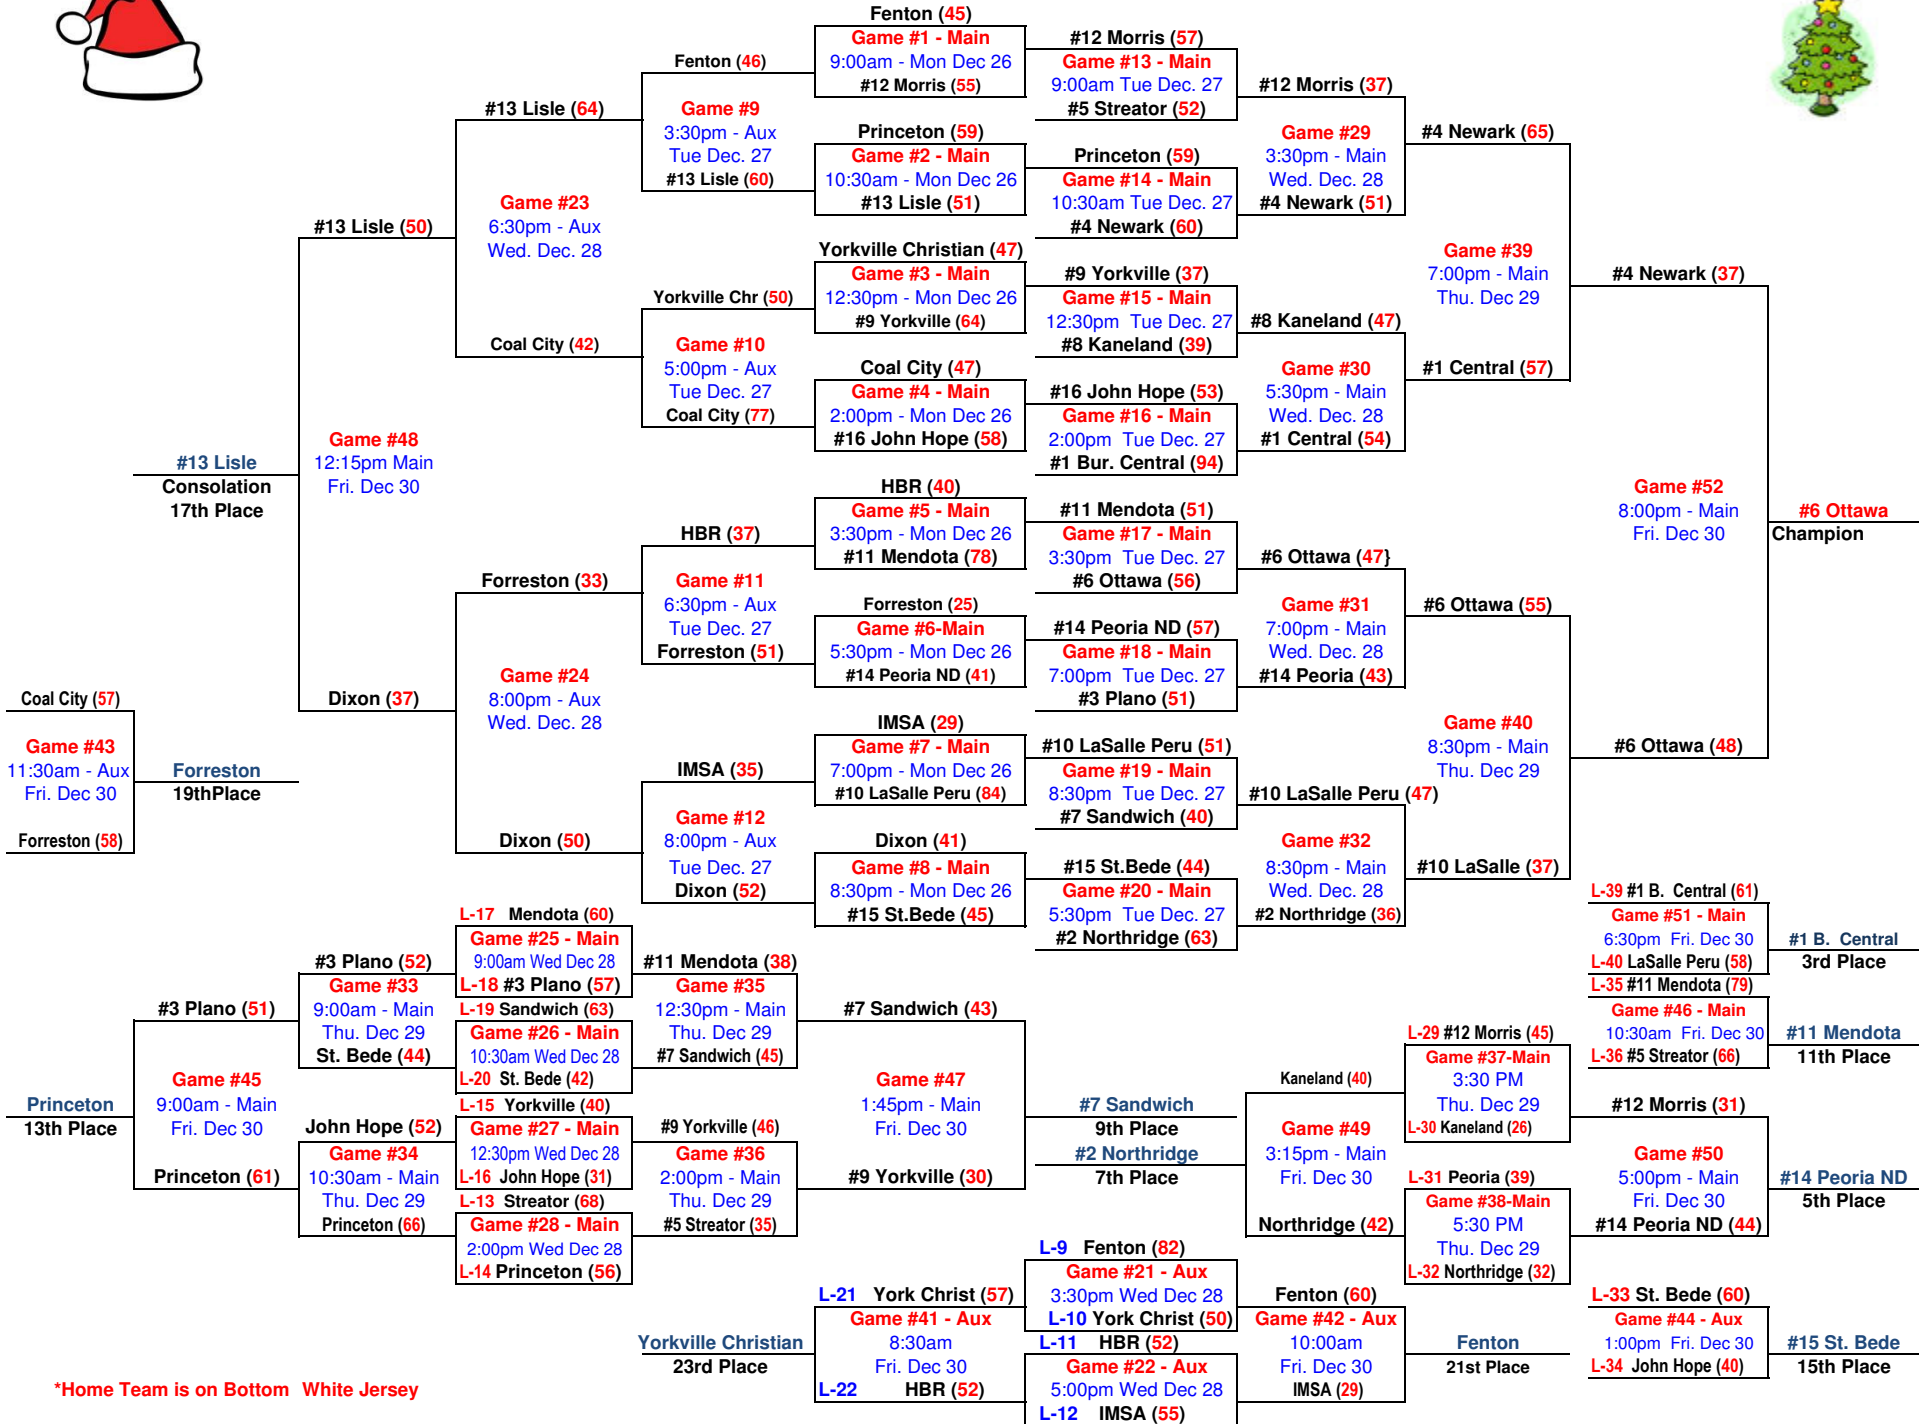

54th Annual Plano Christmas Classic - 2016

\*Home Team is on Bottom White Jersey