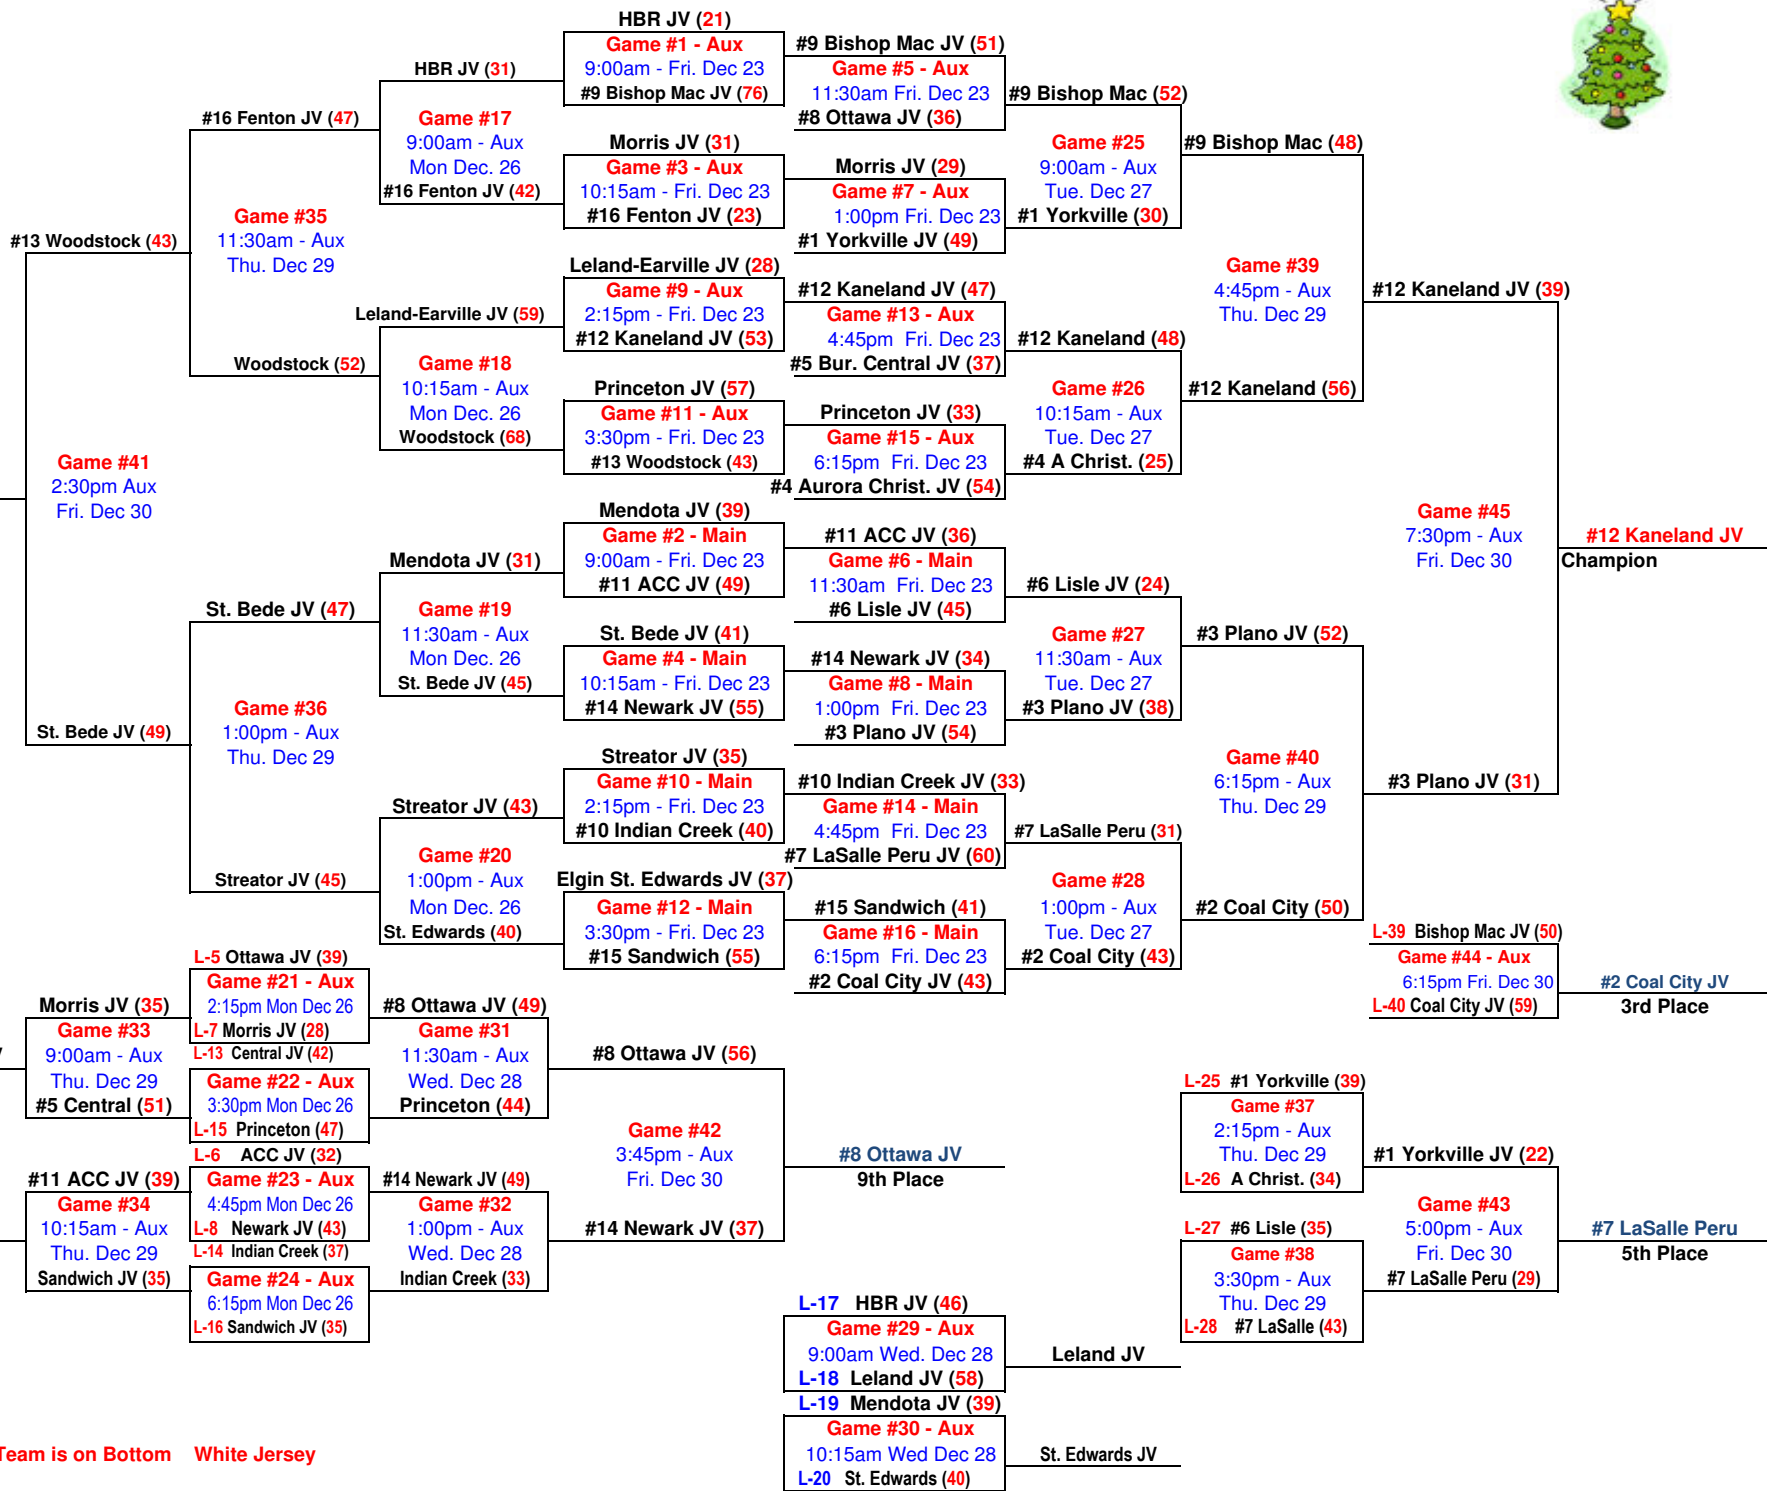

JV Plano Christmas Classic - 2016

*Home Team is on Bottom White Jersey