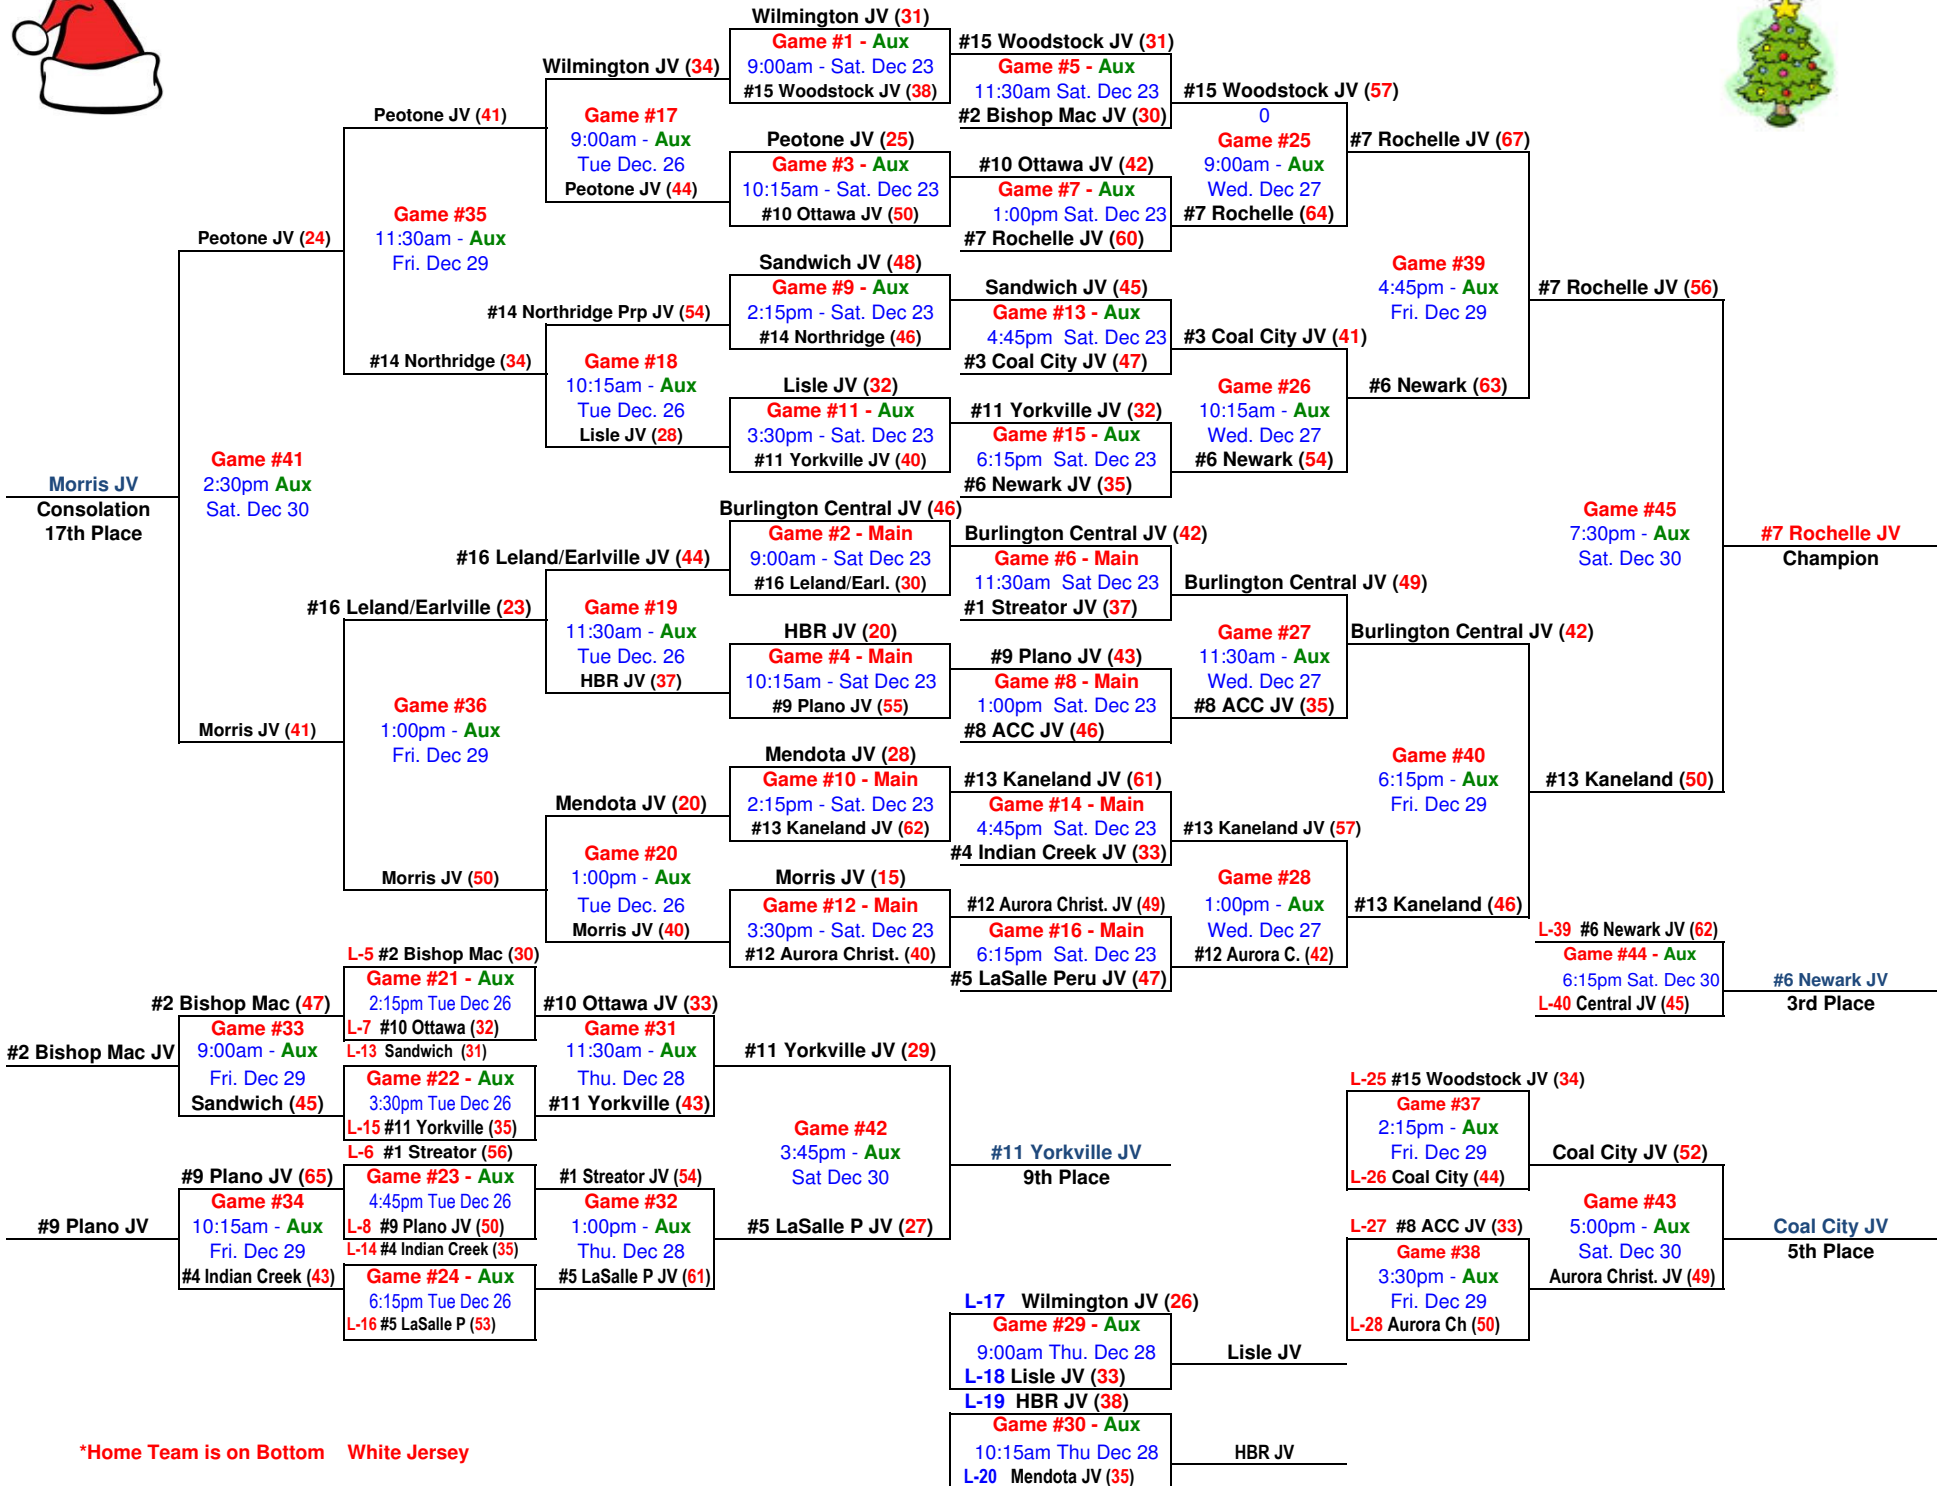

8th Annual JV Plano Christmas Classic - 2017

\*Home Team is on Bottom White Jersey