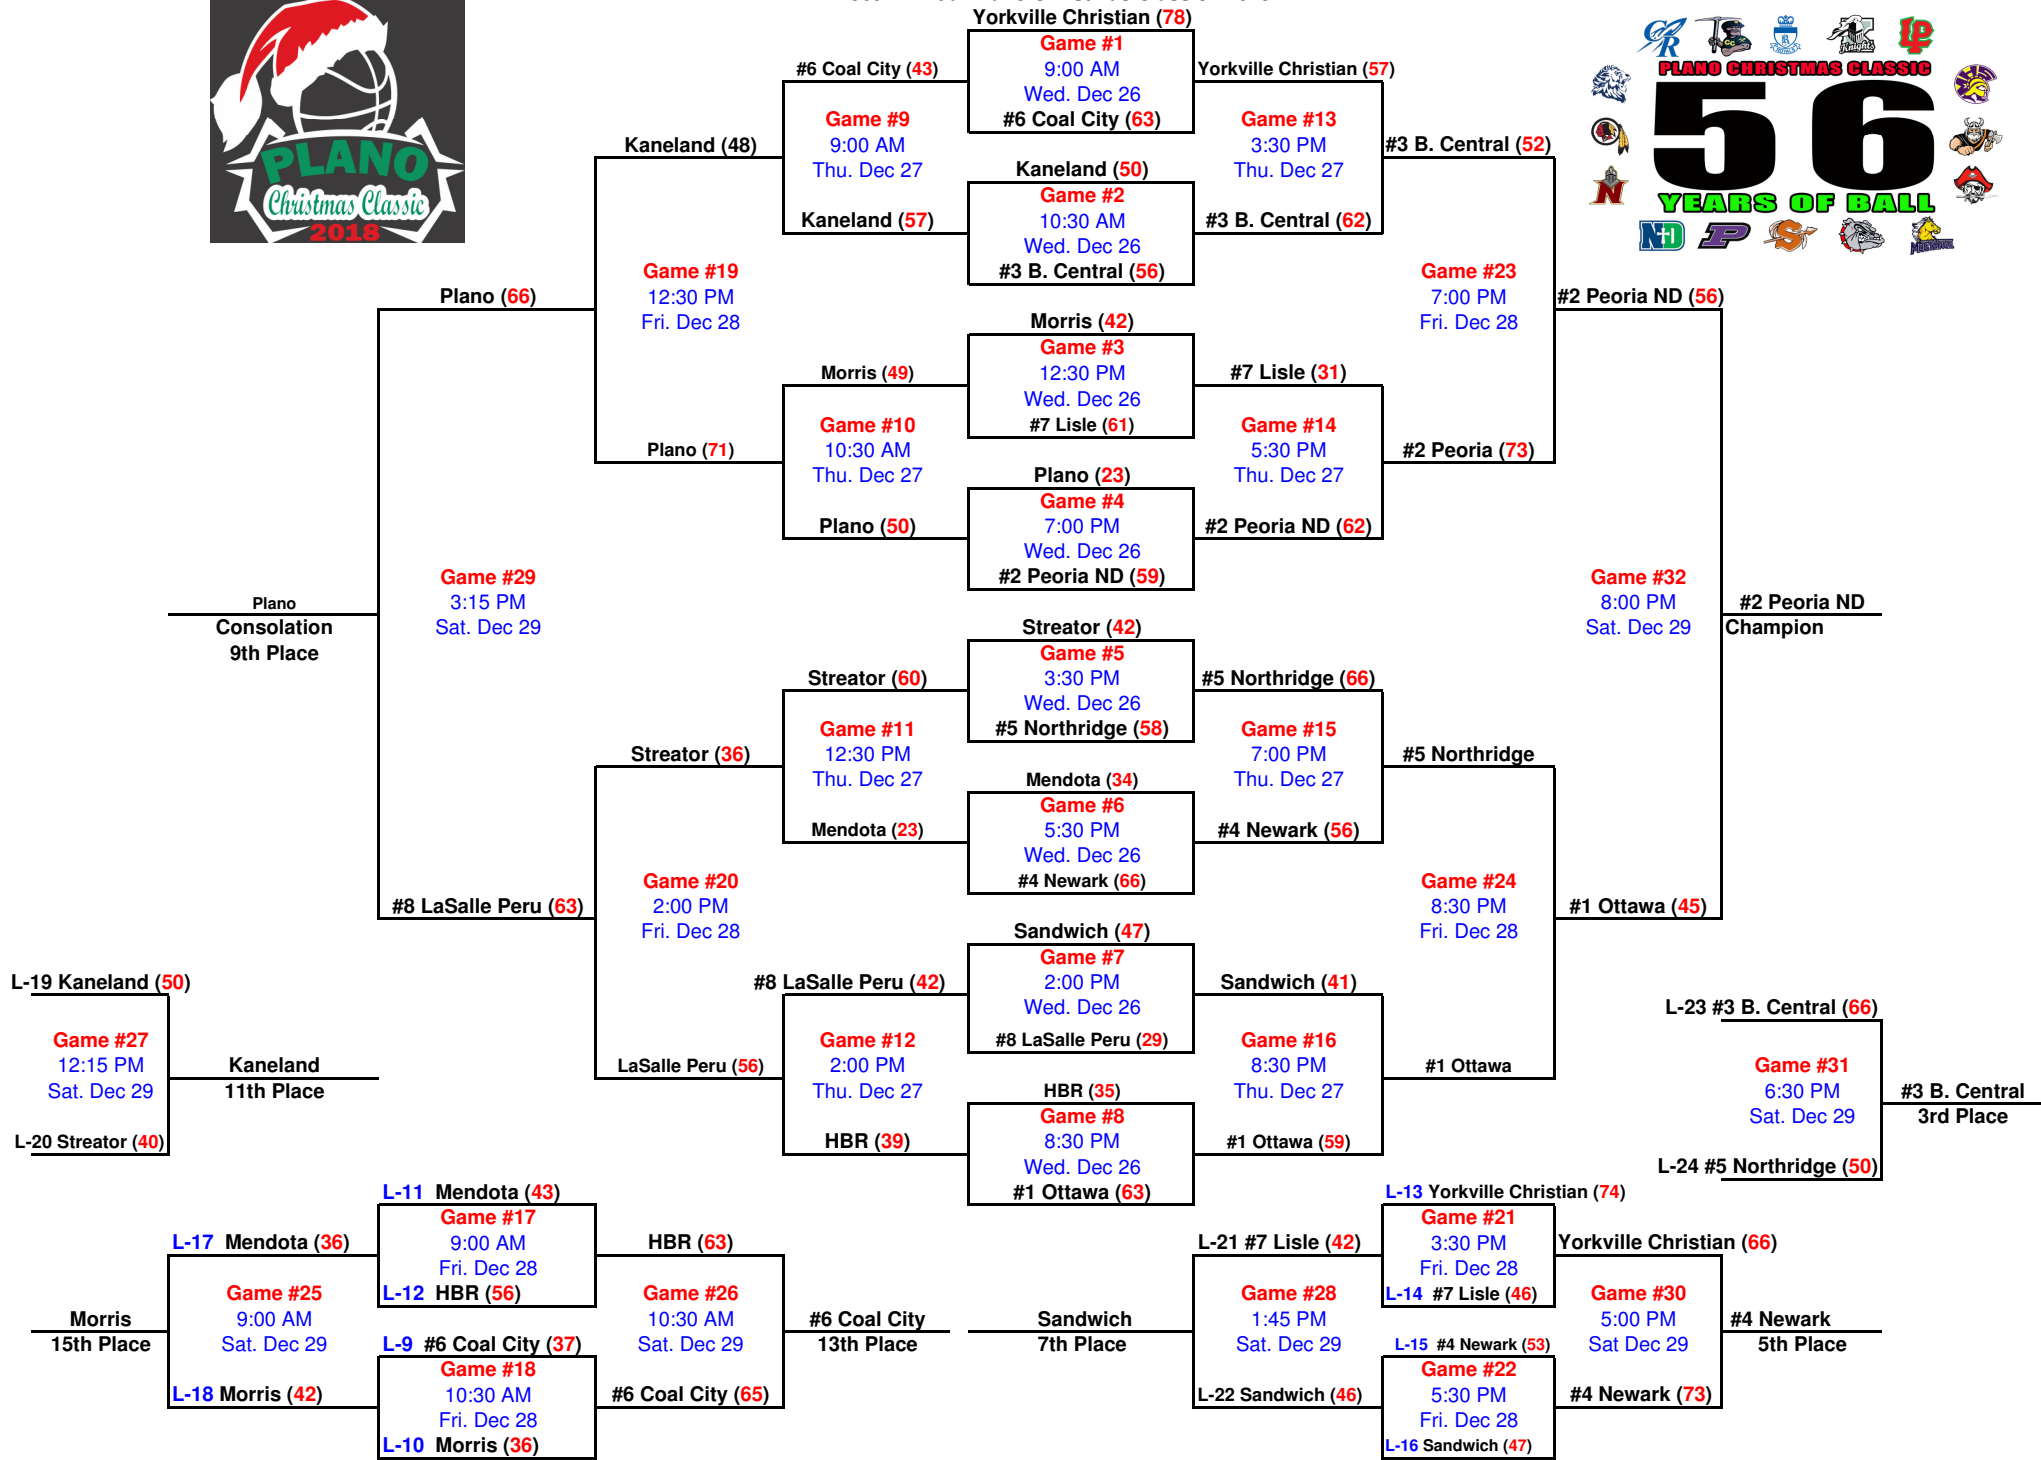

56th Annual Plano Christmas Classic - 2018

*Home Team is on Bottom