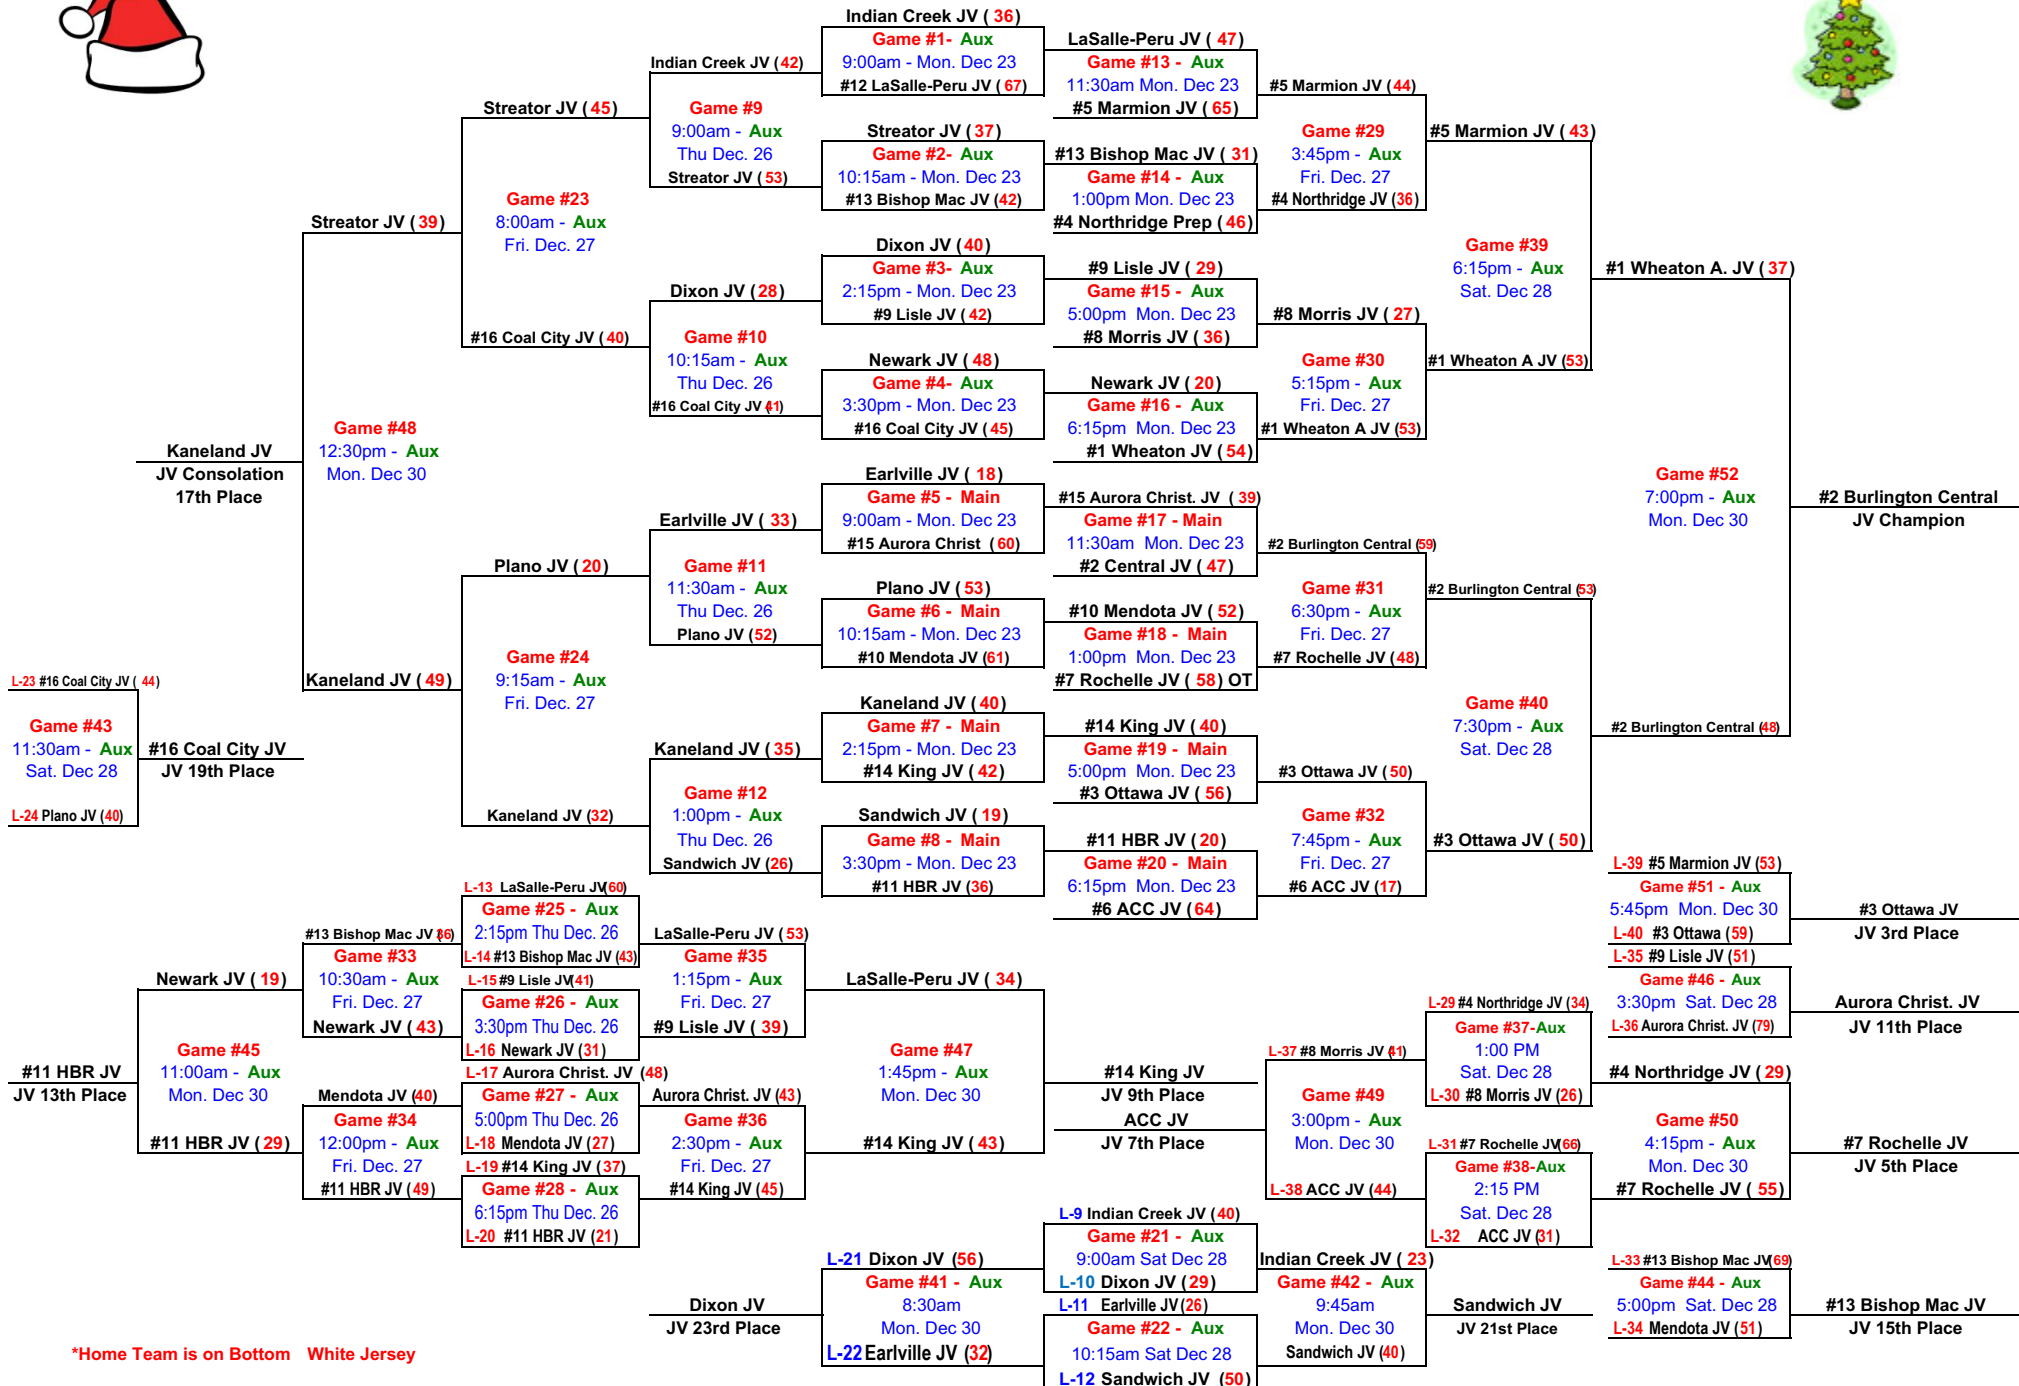

10th Annual JV Plano Christmas Classic - 2019

*Home Team is on Bottom White Jersey