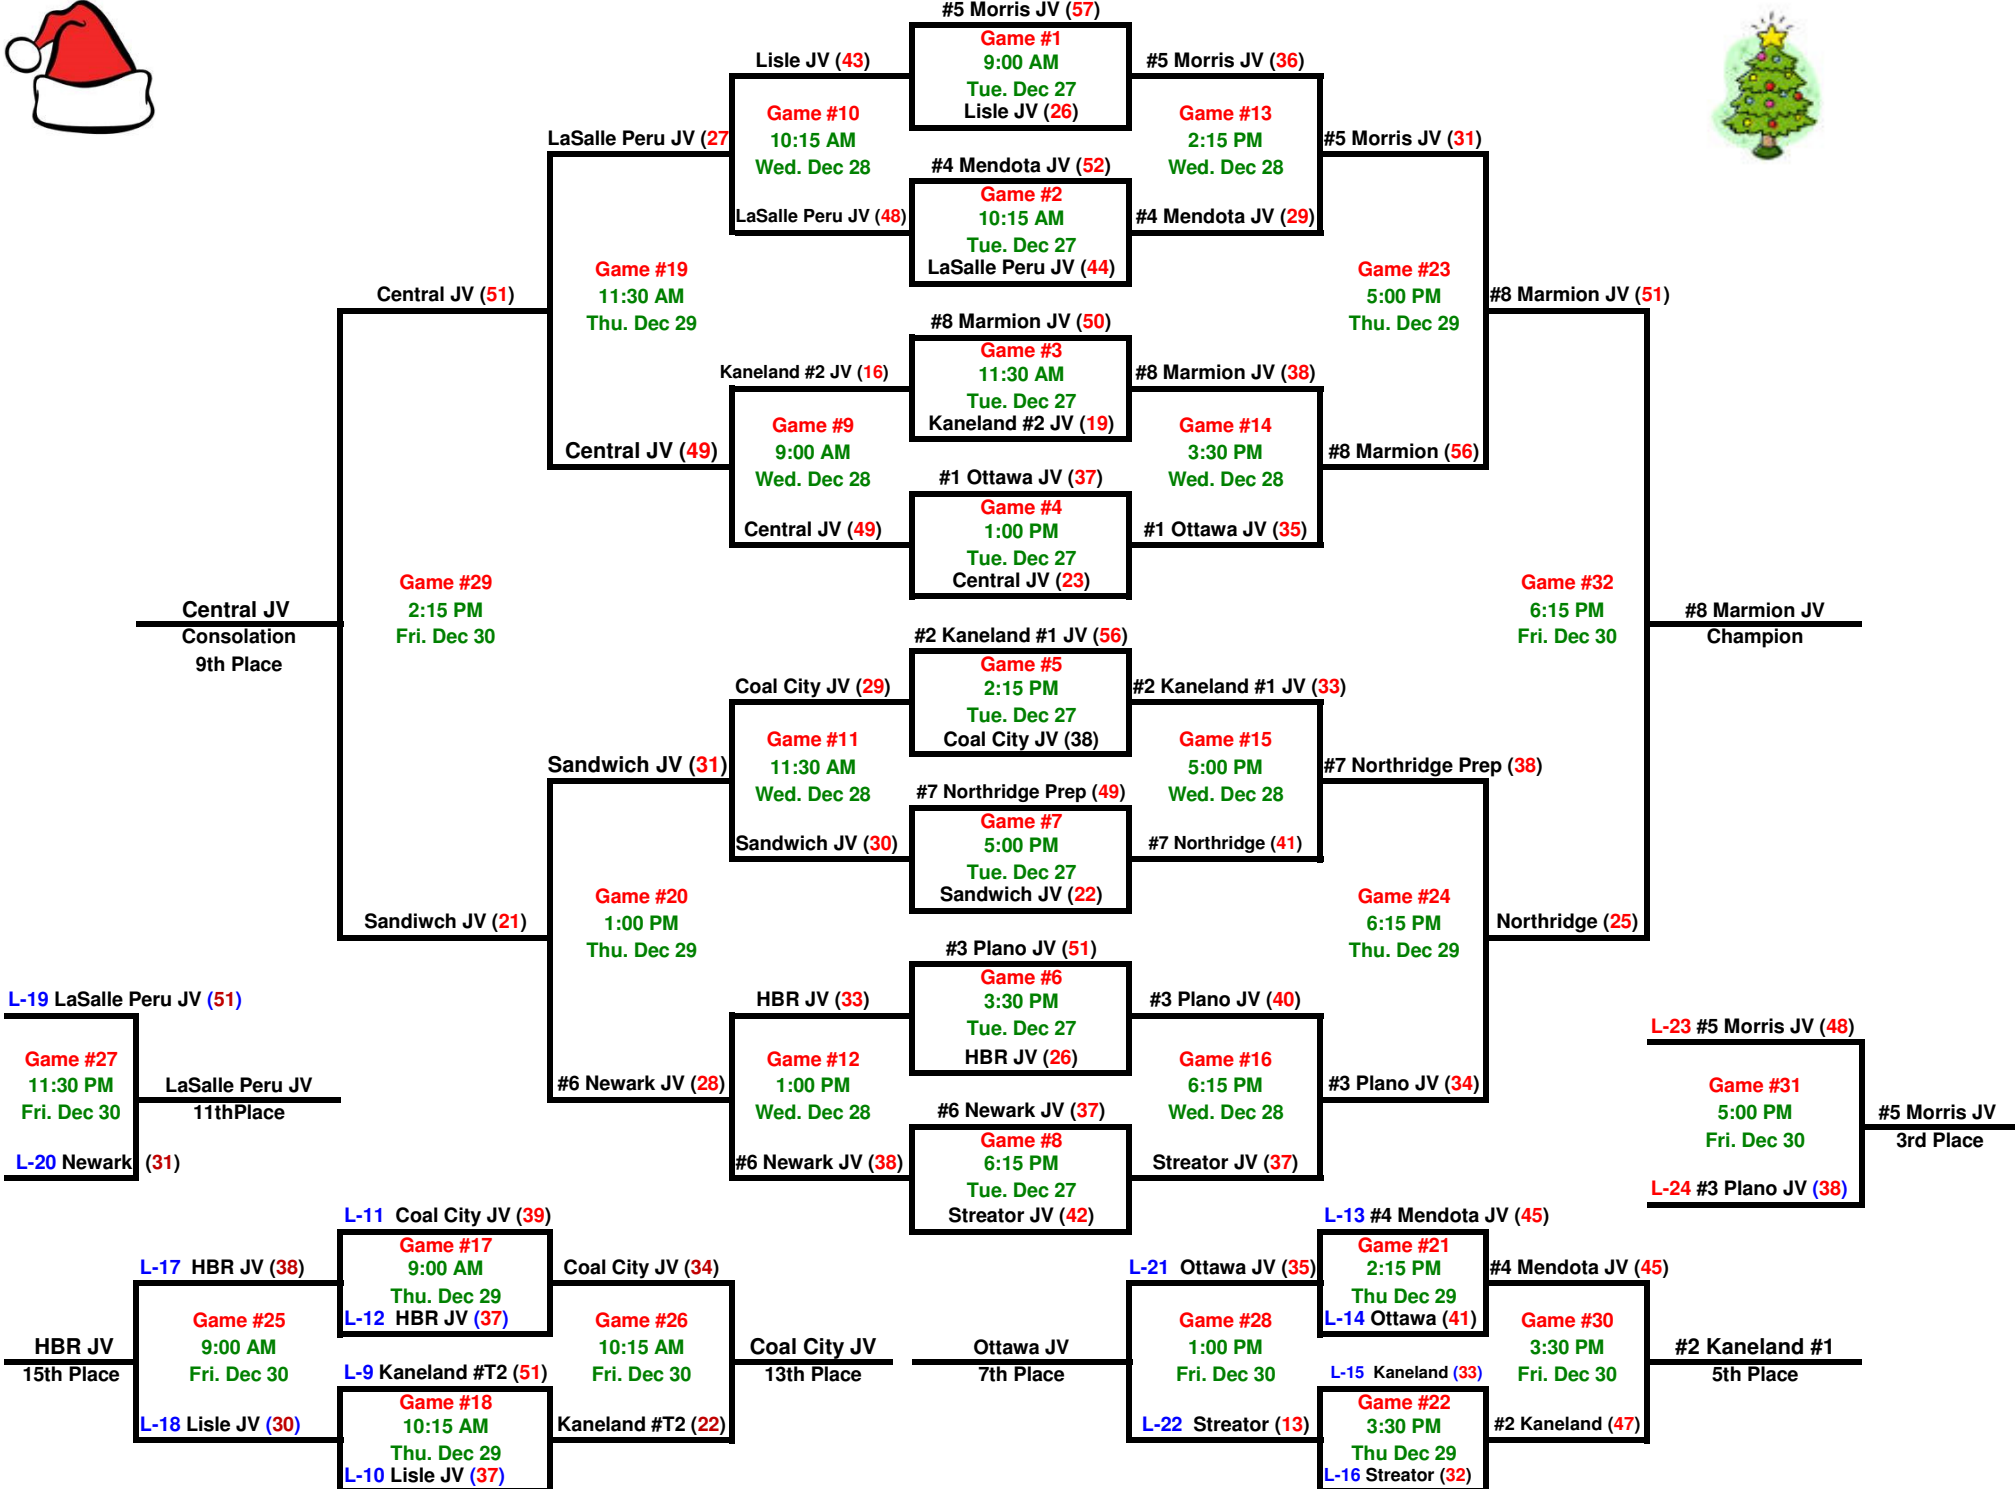

12th Annual Sophomore Plano Christmas Classic - 2022

*Home Team is on Top