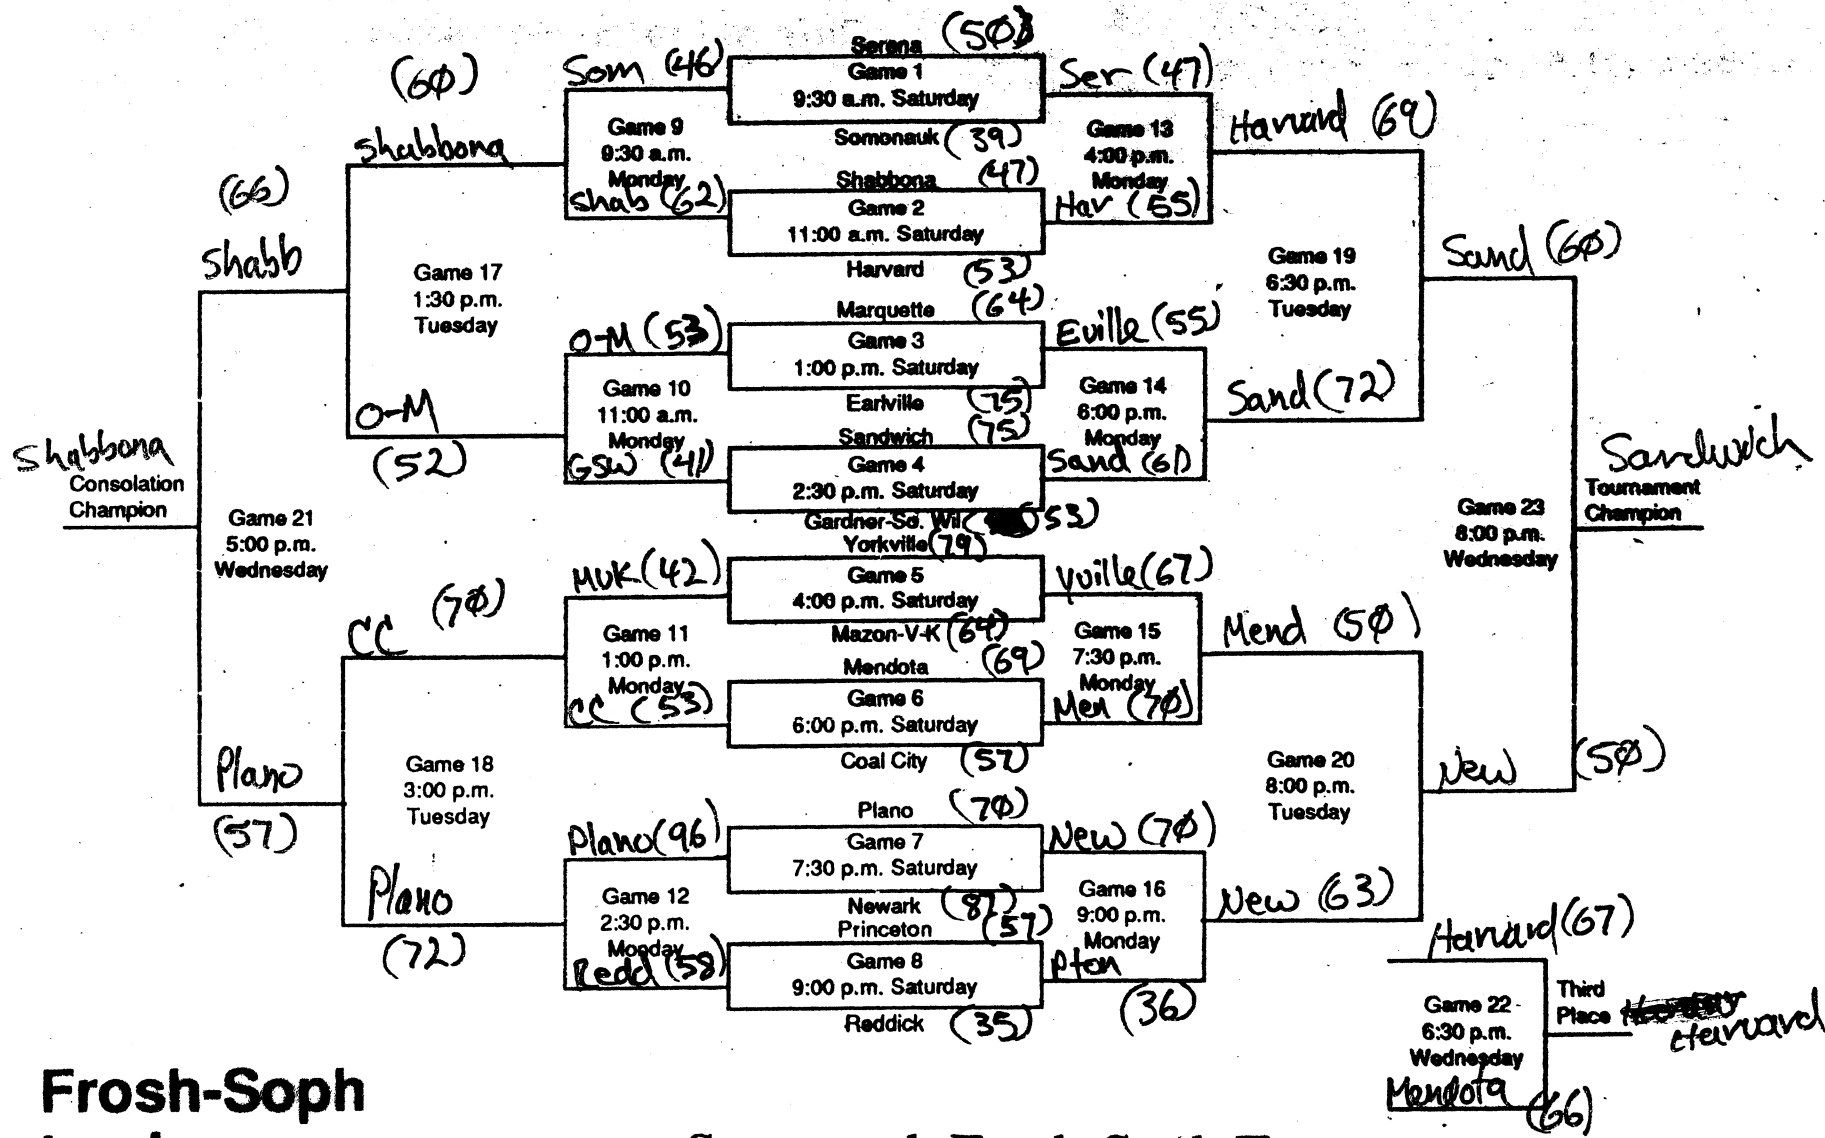

25th Plano Christmas Classic

Frosh-Soph

to play