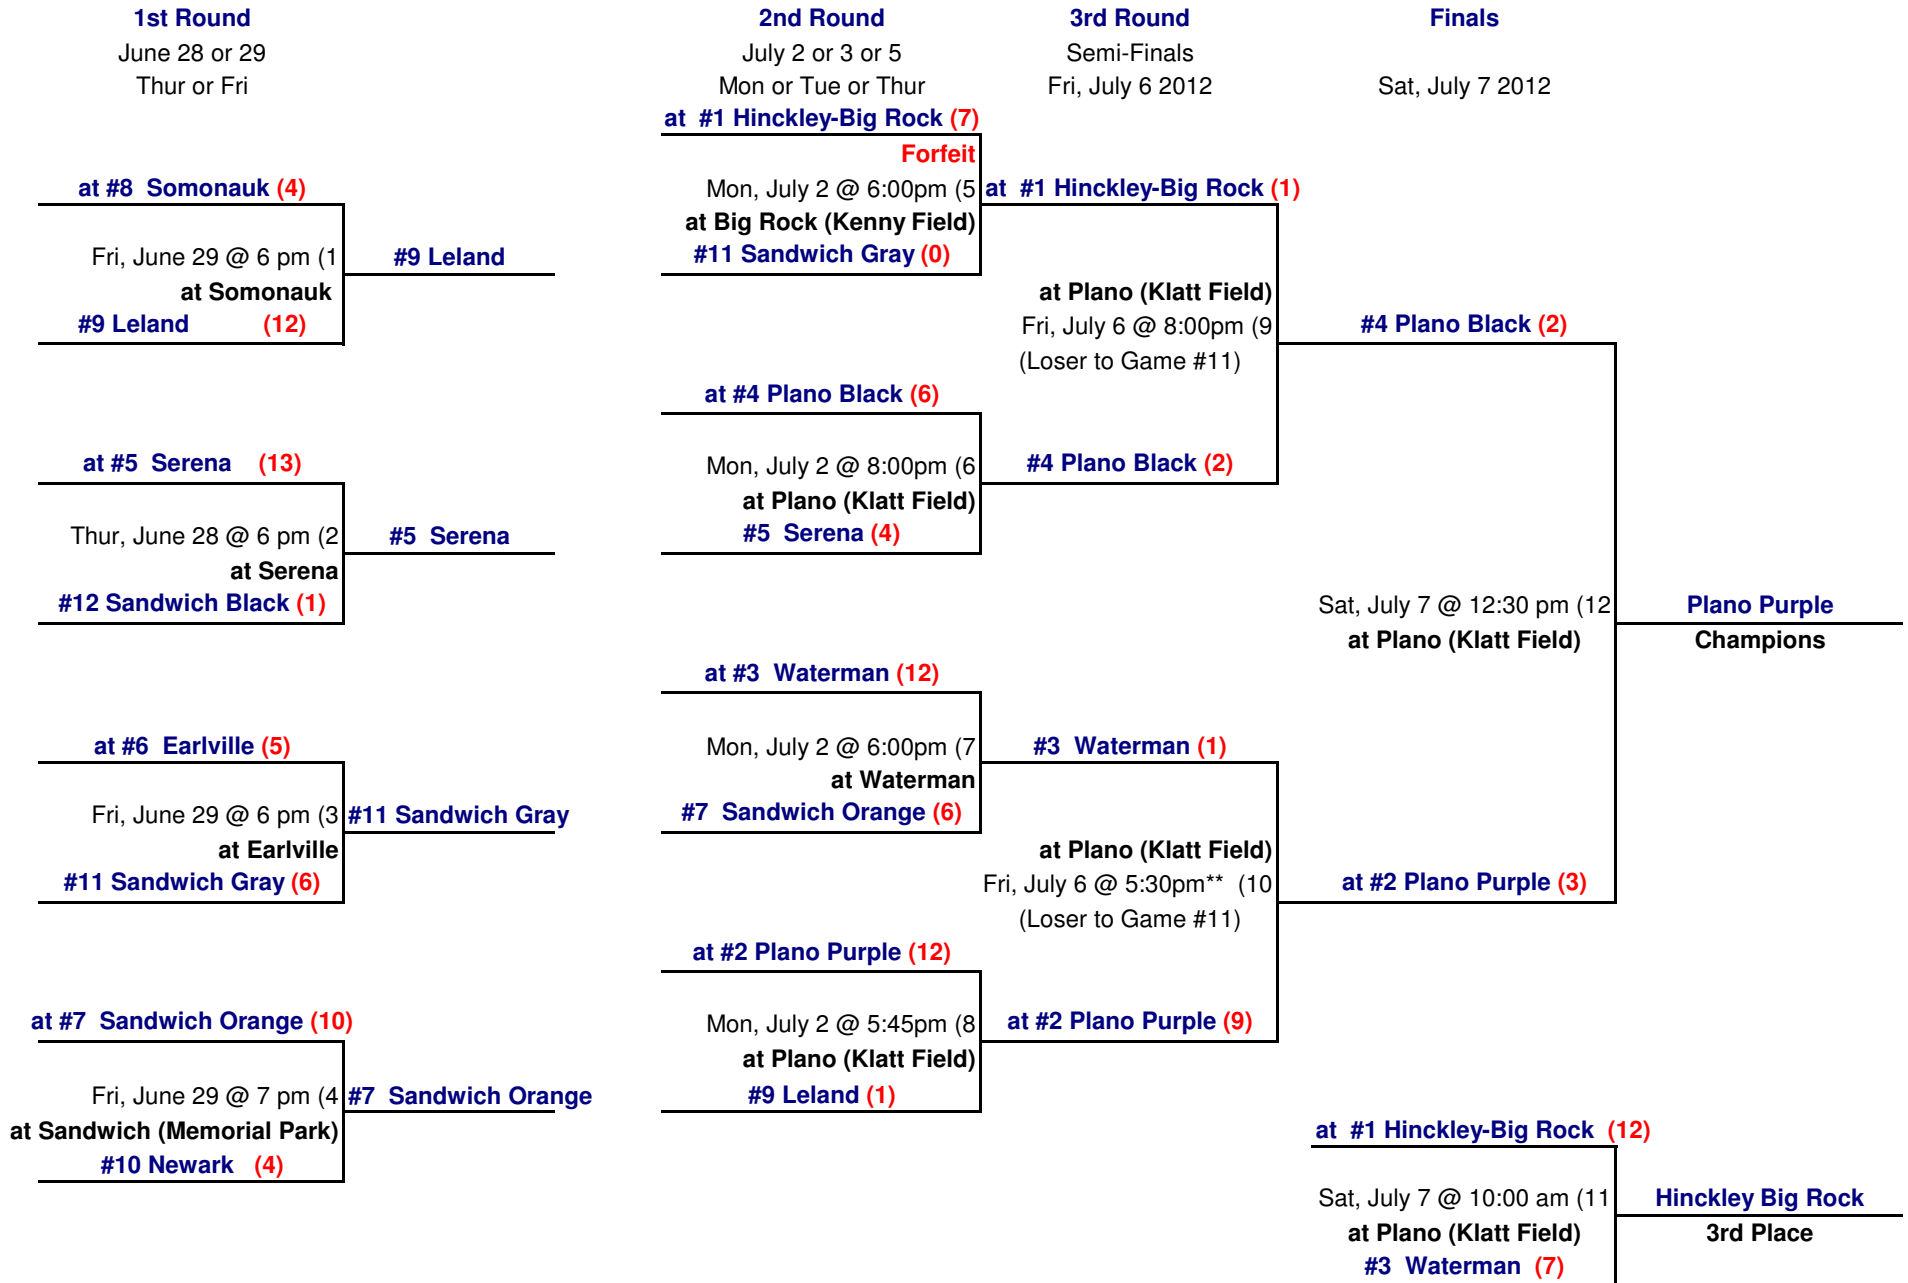

2012 Tri-County Pony League Tournament

**\*\*Times and Dates to be Determined\*\***

**June 28 to July 7, 2012**  
Times Subject to Change

After 1st Round, remaining teams will be reseeded - First Round pitching is 7 innings per pitcher.

Second Round, Third Round (Semi-Finals) and Finals, all teams will get 14 innings each per pitcher. Rest Periods do not apply to Semi-Finals & Finals (Fri to Sat). Please report game scores and Innings pitched the night you play so website stays current.