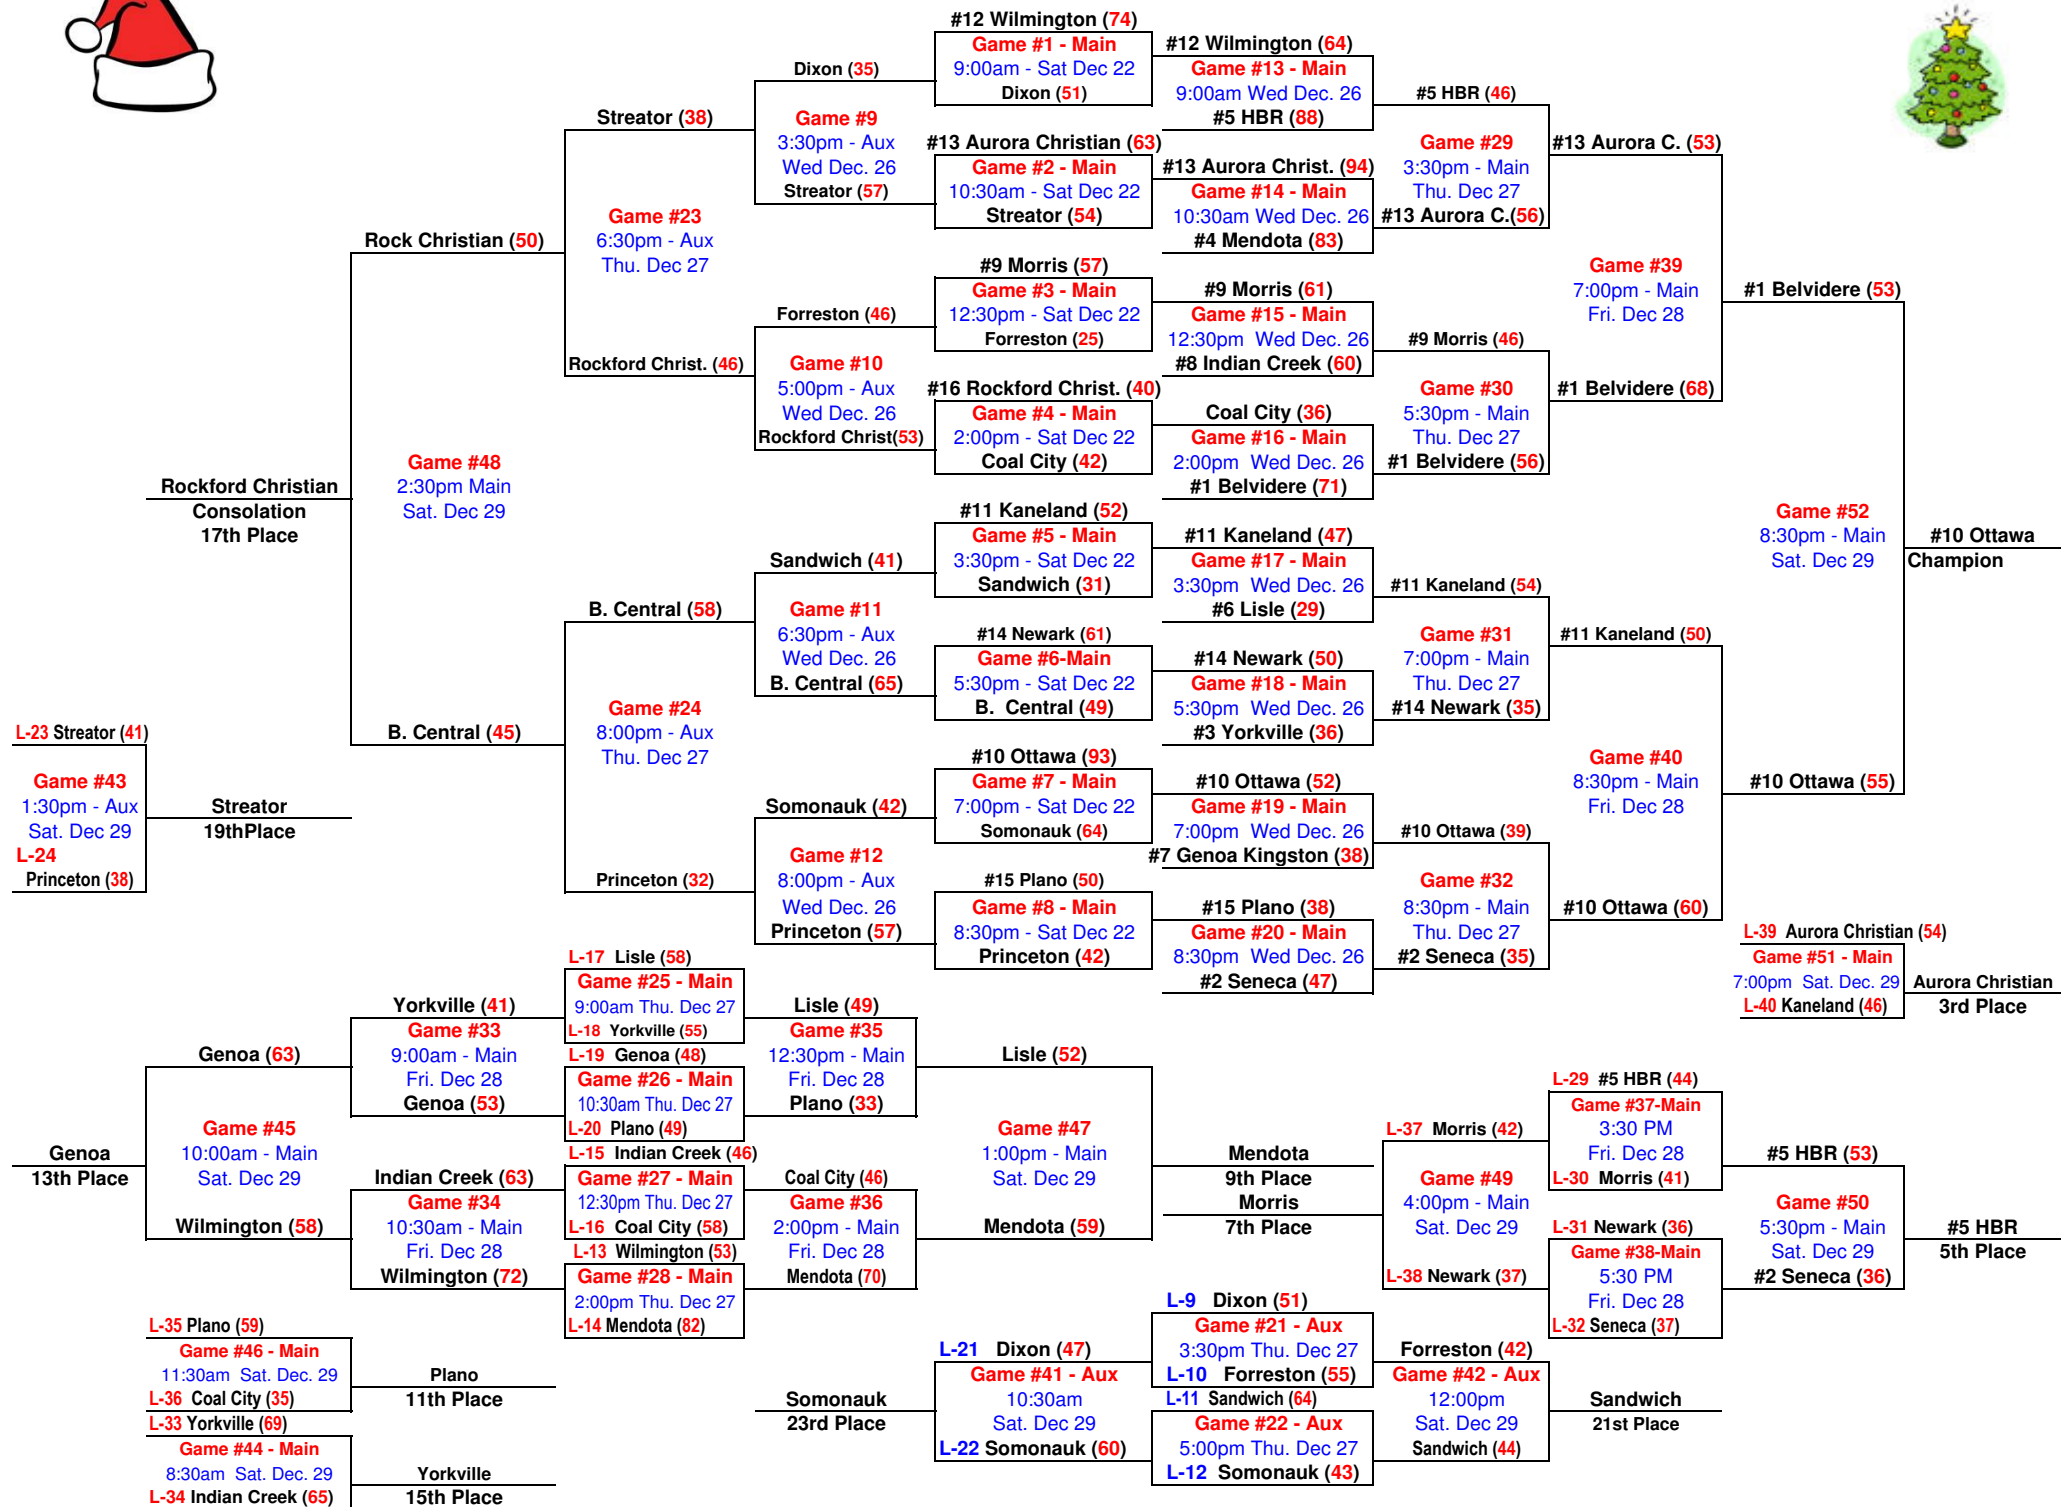

50th Annual Plano Christmas Classic - 2012

*Home Team is on Top White Jersey