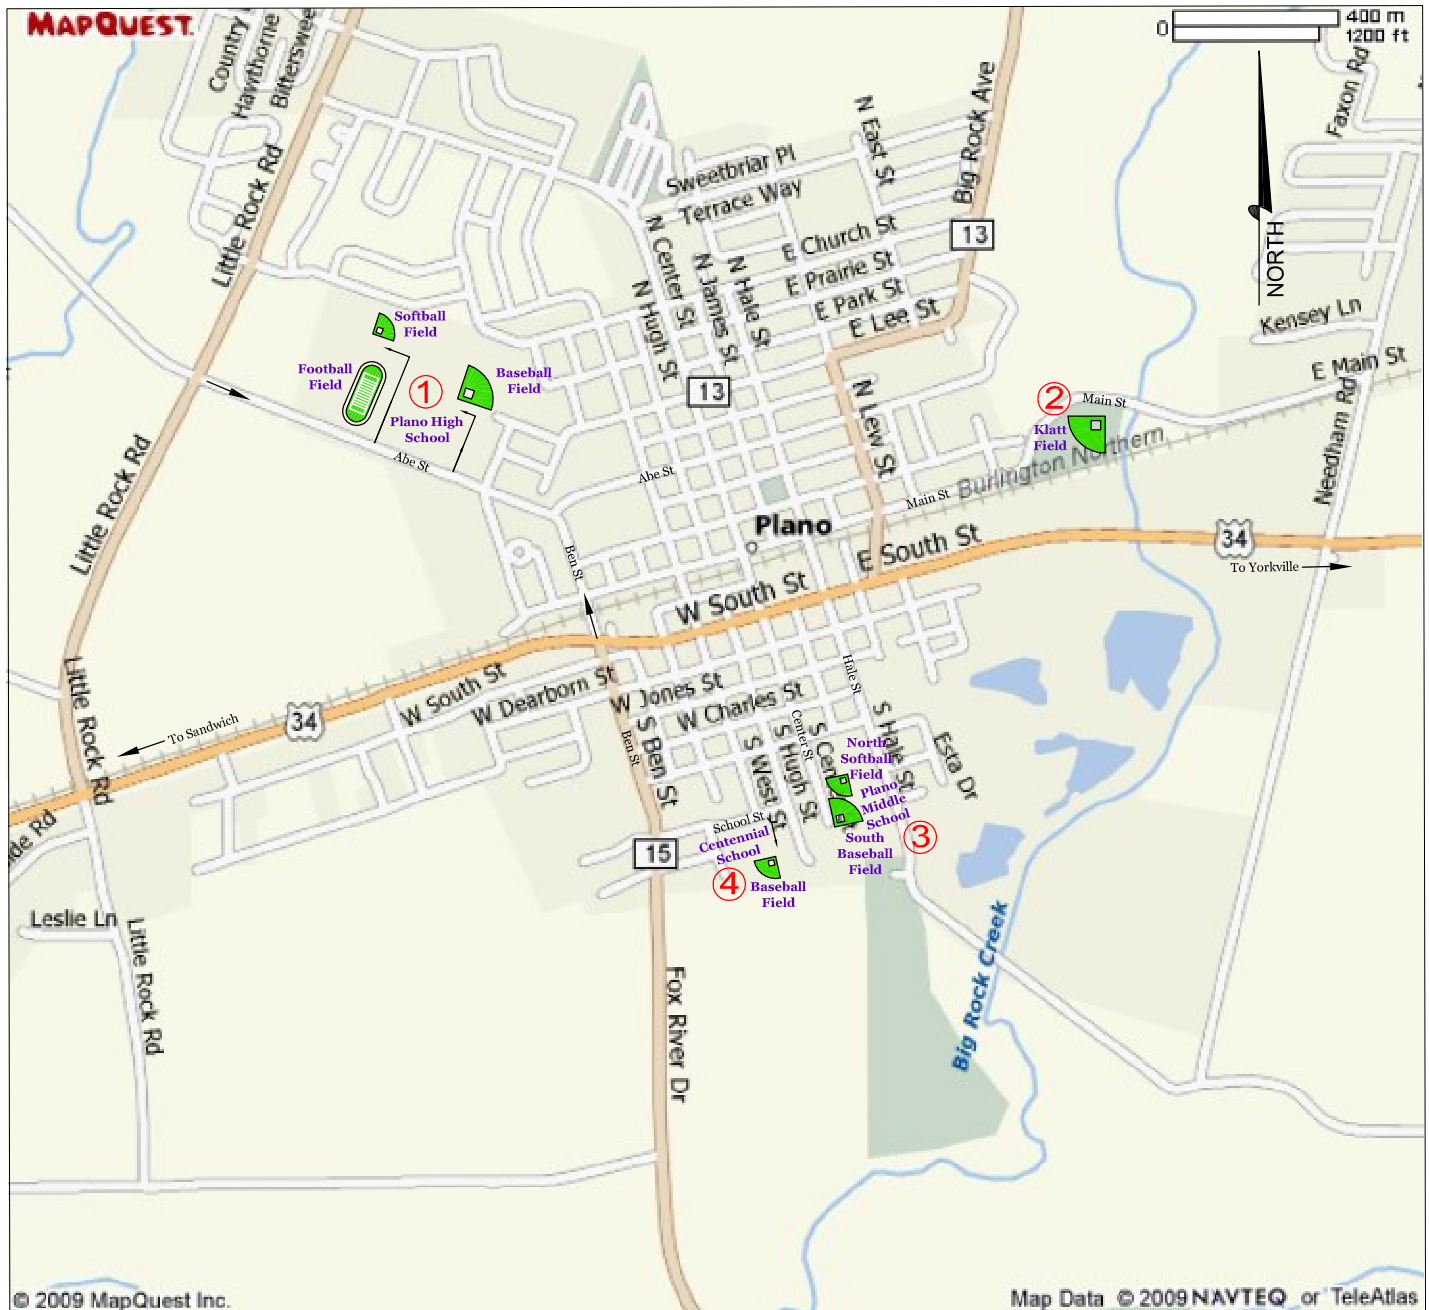

PLANO REAPERS FIELD LOCATION MAP

PLANO, IL 60545

① Plano High School - 704 W Abe Street - Lat: N 41°39'56.0" Long: W 088°32'53.0"

② Klatt Field, City Park - 13950 E Main Street - Lat: N 41°39'59.5" Long: W 088°31'30.3"

③ Plano Middle School - 804 S Hale Street - Lat: N 41°39'20.3" Long: W 088°32'02.5"

④ Centennial School - 800 S West Street - Lat: N 41°39'19.8" Long: W 088°32'10.5"
